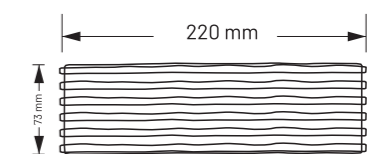

NOTE : PLUS MINUS 1 MM

**SCULPTURE SERIES**

**Sculpture White**

**Sculpture Black**

**Sculpture Grey**

**Sculpture Brown**

**Technical Specification :**

Dimension	<b>145 x 145mm</b>
Thickness	<b>9 mm on side/ highest point 22mm</b>
Weight/Pcs	<b>0.777 gm.</b>
Weight/Sqft	<b>3.437 kg.</b>
No. of pcs per Sqft	<b>4.42 pcs.</b>
No. of pcs in Box	<b>18 pcs.</b>
Box Weight	<b>14 kg.</b>
SQFT in Box	<b>4 sq.ft.</b>

NOTE : PLUS MINUS 1 MM

**SQUIRCLE SERIES**

Squircle  
White

Squircle  
Black

Squircle  
Grey

Squircle  
Brown

**Technical Specification :**

Dimension	<b>145 x 145mm</b>
Thickness	<b>5.5 mm on side/ highest point 23mm</b>
Weight/Pcs	<b>0.912 gm.</b>
Weight/Sqft	<b>4.033 kg.</b>
No. of pcs per Sqft	<b>4.42 pcs.</b>
No. of pcs in Box	<b>16 pcs.</b>
Box Weight	<b>14.600 kg.</b>
SQFT in Box	<b>3.55 sq.ft.</b>

NOTE : PLUS MINUS 1 MM

WAVE SERIES

Wave Brown

Wave Brown

Wave Brown

Wave Brown

**Technical Specification :**

Dimension	<b>73 x 220mm</b>
Thickness	<b>10 mm on side/ highest point 18mm</b>
Weight/Pcs	<b>0.493 gm.</b>
Weight/Sqft	<b>2.849 kg.</b>
No. of pcs per Sqft	<b>5.78 pcs.</b>
No. of pcs in Box	<b>32 pcs.</b>
Box Weight	<b>15.800 kg.</b>
SQFT in Box	<b>5.53 sq.ft.</b>

NOTE : PLUS MINUS 1 MM

*design  
is tradition*

***120x240cm***

This collection is created, by combining knowledge with the understanding of modern ceramic history and the perfect marble size of 1200x2400 MM. This a tailored project for all those who love interior design, color, and decoration.