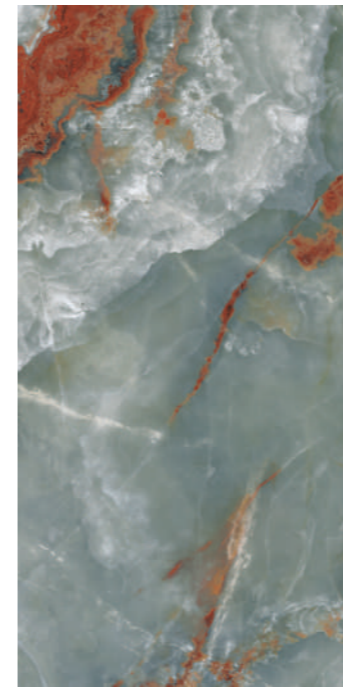

ONYX LEMON

R:06