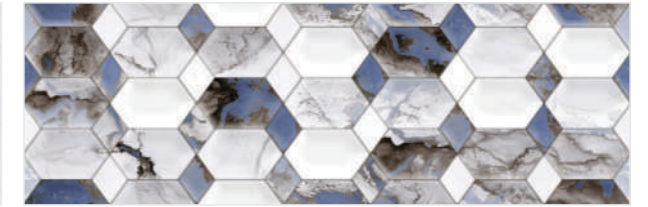

KOMET AQUA HL 1

R:06