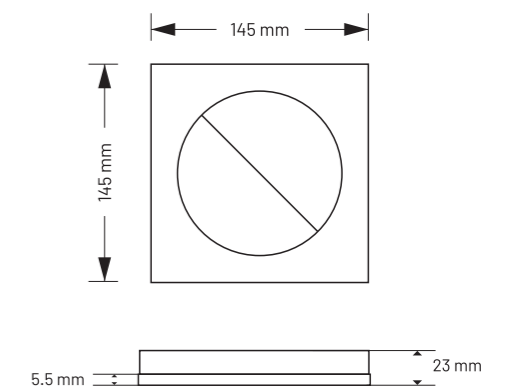

NOTE : PLUS MINUS 1 MM

**PRISM SERIES**

**Technical Specification :**

Dimension	<b>146 x 168mm</b>
Thickness	<b>10 mm on side/ highest point 25mm</b>
Weight/Pcs	<b>0.687 gm.</b>
Weight/Sqft	<b>3.45 kg.</b>
No. of pcs per Sqft	<b>5.03 pcs.</b>
No. of pcs in Box	<b>16 pcs.</b>
Box Weight	<b>11 kg.</b>
SQFT in Box	<b>3.168 sq.ft.</b>

NOTE : PLUS MINUS 1 MM

**SCULPTURE SERIES**

**Sculpture White**

**Sculpture Black**

**Sculpture Grey**

**Sculpture Brown**

**Technical Specification :**

Dimension	<b>145 x 145mm</b>
Thickness	<b>9 mm on side/ highest point 22mm</b>
Weight/Pcs	<b>0.777 gm.</b>
Weight/Sqft	<b>3.437 kg.</b>
No. of pcs per Sqft	<b>4.42 pcs.</b>
No. of pcs in Box	<b>18 pcs.</b>
Box Weight	<b>14 kg.</b>
SQFT in Box	<b>4 sq.ft.</b>

NOTE : PLUS MINUS 1 MM

**SQUIRCLE SERIES**

Squircle  
White

Squircle  
Black

Squircle  
Grey

Squircle  
Brown

**Technical Specification :**

Dimension	<b>145 x 145mm</b>
Thickness	<b>5.5 mm on side/ highest point 23mm</b>
Weight/Pcs	<b>0.912 gm.</b>
Weight/Sqft	<b>4.033 kg.</b>
No. of pcs per Sqft	<b>4.42 pcs.</b>
No. of pcs in Box	<b>16 pcs.</b>
Box Weight	<b>14.600 kg.</b>
SQFT in Box	<b>3.55 sq.ft.</b>

NOTE : PLUS MINUS 1 MM

WAVE SERIES

Wave Brown

Wave Brown

Wave Brown

Wave Brown

**Technical Specification :**

Dimension	<b>73 x 220mm</b>
Thickness	<b>10 mm on side/ highest point 18mm</b>
Weight/Pcs	<b>0.493 gm.</b>
Weight/Sqft	<b>2.849 kg.</b>
No. of pcs per Sqft	<b>5.78 pcs.</b>
No. of pcs in Box	<b>32 pcs.</b>
Box Weight	<b>15.800 kg.</b>
SQFT in Box	<b>5.53 sq.ft.</b>