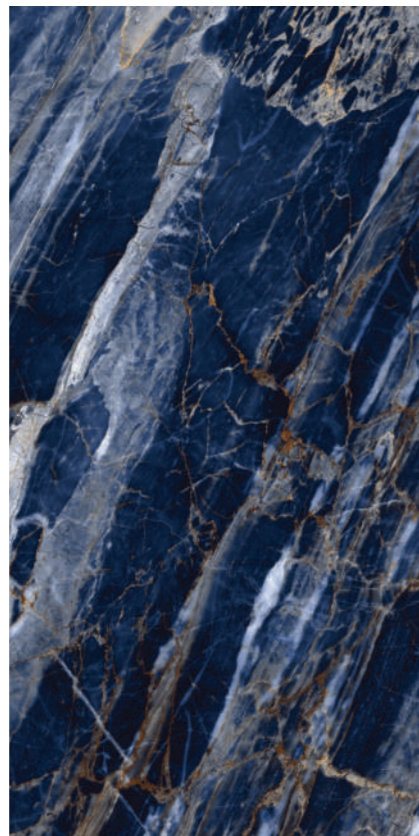

AMAZONITE LAVA
NEGRO

R:04

*Discover a world
of your own.*

www.itaca.in