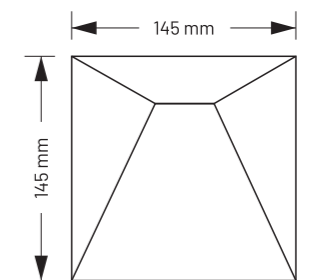

**CURVE SERIES**

Curve White

Curve Black

Curve Grey

Curve Brown

**Technical Specification :**

Dimension	<b>73 x 221 mm</b>
Thickness	<b>9 mm on side/ highest point 25mm</b>
Weight/Pcs	<b>0.604 gm.</b>
Weight/Sqft	<b>3.473 kg.</b>
No. of pcs per Sqft	<b>5.75 pcs.</b>
No. of pcs in Box	<b>24 pcs.</b>
Box Weight	<b>14.500 kg.</b>
SQFT in Box	<b>4.17 sq.ft.</b>

NOTE : PLUS MINUS 1 MM

**PRISM SERIES**

**Technical Specification :**

Dimension	<b>146 x 168mm</b>
Thickness	<b>10 mm on side/ highest point 25mm</b>
Weight/Pcs	<b>0.687 gm.</b>
Weight/Sqft	<b>3.45 kg.</b>
No. of pcs per Sqft	<b>5.03 pcs.</b>
No. of pcs in Box	<b>16 pcs.</b>
Box Weight	<b>11 kg.</b>
SQFT in Box	<b>3.168 sq.ft.</b>

NOTE : PLUS MINUS 1 MM

**RALSE SERIES**

Ralse White

Ralse Black

Ralse Grey

Ralse Brown

**Technical Specification :**

Dimension	<b>145 x 145mm</b>
Thickness	<b>9 mm on side/ highest point 28mm</b>
Weight/Pcs	<b>0.850 gm.</b>
Weight/Sqft	<b>3.757 kg.</b>
No. of pcs per Sqft	<b>4.42 pcs.</b>
No. of pcs in Box	<b>18 pcs.</b>
Box Weight	<b>15.300 kg.</b>
SQFT in Box	<b>4 sq.ft.</b>

NOTE : PLUS MINUS 1 MM

**SCULPTURE SERIES**

**Sculpture White**

**Sculpture Black**

**Sculpture Grey**

**Sculpture Brown**

**Technical Specification :**

Dimension	<b>145 x 145mm</b>
Thickness	<b>9 mm on side/ highest point 22mm</b>
Weight/Pcs	<b>0.777 gm.</b>
Weight/Sqft	<b>3.437 kg.</b>
No. of pcs per Sqft	<b>4.42 pcs.</b>
No. of pcs in Box	<b>18 pcs.</b>
Box Weight	<b>14 kg.</b>
SQFT in Box	<b>4 sq.ft.</b>