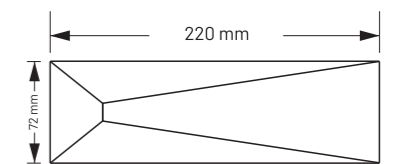

**CURVE SERIES**

Curve White

Curve Black

Curve Grey

Curve Brown

**Technical Specification :**

Dimension	<b>73 x 221 mm</b>
Thickness	<b>9 mm on side/ highest point 25mm</b>
Weight/Pcs	<b>0.604 gm.</b>
Weight/Sqft	<b>3.473 kg.</b>
No. of pcs per Sqft	<b>5.75 pcs.</b>
No. of pcs in Box	<b>24 pcs.</b>
Box Weight	<b>14.500 kg.</b>
SQFT in Box	<b>4.17 sq.ft.</b>

NOTE : PLUS MINUS 1 MM

**EMBOSS SERIES**

**Emboss White**

**Emboss Black**

**Emboss Grey**

**Emboss Brown**

**Technical Specification :**

Dimension	<b>72 x 220mm</b>
Thickness	<b>9 mm on side/ highest point 24mm</b>
Weight/Pcs	<b>0.571 gm.</b>
Weight/Sqft	<b>3.359 kg.</b>
No. of pcs per Sqft	<b>5.88 pcs.</b>
No. of pcs in Box	<b>28 pcs.</b>
Box Weight	<b>16 kg.</b>
SQFT in Box	<b>4.76 sq.ft.</b>

NOTE : PLUS MINUS 1 MM

**PRISM SERIES**

**Technical Specification :**

Dimension	<b>146 x 168mm</b>
Thickness	<b>10 mm on side/ highest point 25mm</b>
Weight/Pcs	<b>0.687 gm.</b>
Weight/Sqft	<b>3.45 kg.</b>
No. of pcs per Sqft	<b>5.03 pcs.</b>
No. of pcs in Box	<b>16 pcs.</b>
Box Weight	<b>11 kg.</b>
SQFT in Box	<b>3.168 sq.ft.</b>