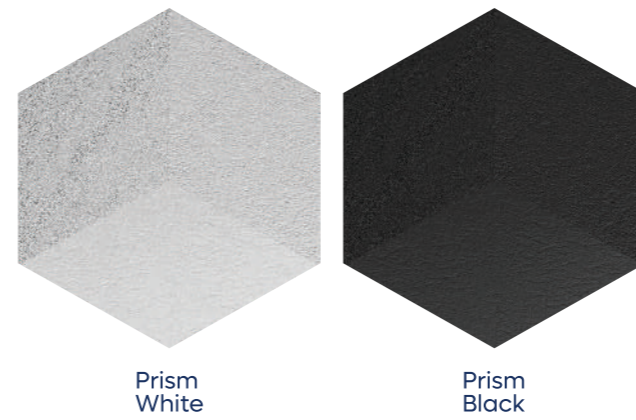

Technical Specification :

Dimension	146 x 168mm
Thickness	10 mm on side/ highest point 25mm
Weight/Pcs	0.687 gm.
Weight/Sqft	3.45 kg.
No. of pcs per Sqft	5.03 pcs.
No. of pcs in Box	16 pcs.
Box Weight	11 kg.
SQFT in Box	3.168 sq.ft.

NOTE : PLUS MINUS 1 MM