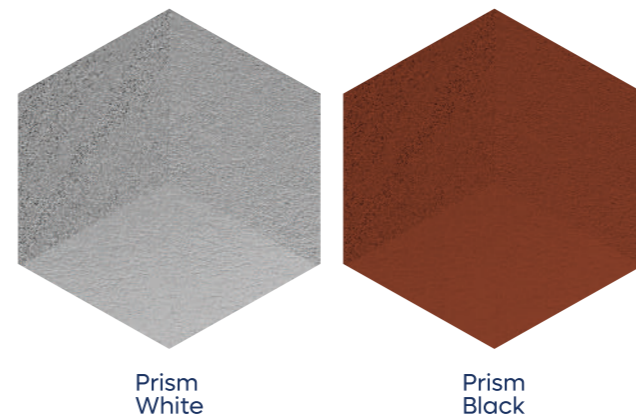

Technical Specification :

Dimension	146 x 168mm
Thickness	10 mm on side/ highest point 25mm
Weight/Pcs	0.687 gm.
Weight/Sqft	3.45 kg.
No. of pcs per Sqft	5.03 pcs.
No. of pcs in Box	16 pcs.
Box Weight	11 kg.
SQFT in Box	3.168 sq.ft.

NOTE : PLUS MINUS 1 MM