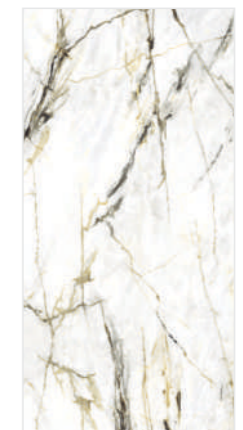

Size 120x240cm

Surface Glossy

Thickness 9mm