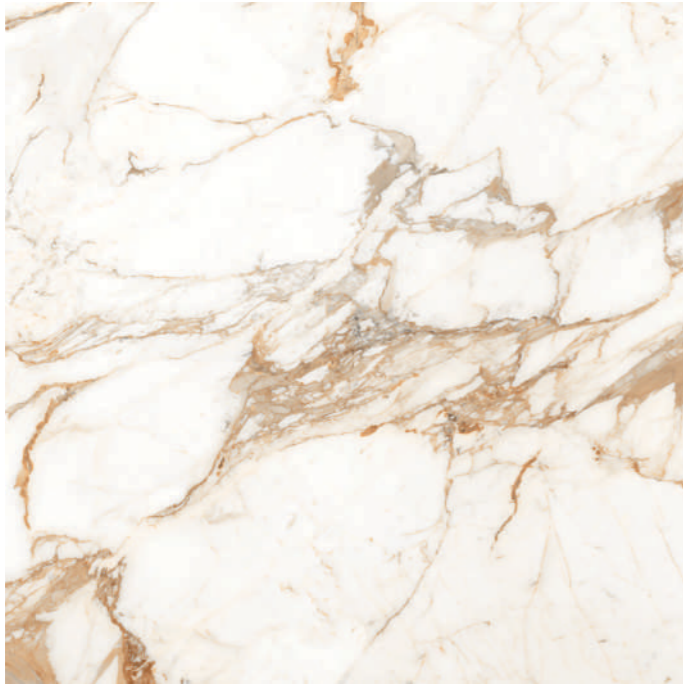

**MACEDONIAN GOLD**

**Size : 120x120cm / Surface : Glossy**

MACEDONIAN GOLD

R:04

**Size**  
120x120cm

**Surface**  
Glossy

**Thickness**  
9mm

SATVARIO ARQUE