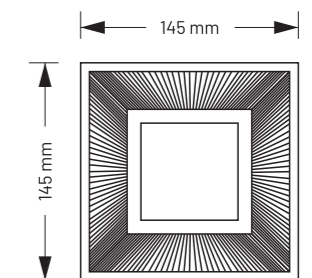

**CURVE SERIES**

Curve White

Curve Black

Curve Grey

Curve Brown

**Technical Specification :**

Dimension	<b>73 x 221 mm</b>
Thickness	<b>9 mm on side/ highest point 25mm</b>
Weight/Pcs	<b>0.604 gm.</b>
Weight/Sqft	<b>3.473 kg.</b>
No. of pcs per Sqft	<b>5.75 pcs.</b>
No. of pcs in Box	<b>24 pcs.</b>
Box Weight	<b>14.500 kg.</b>
SQFT in Box	<b>4.17 sq.ft.</b>

NOTE : PLUS MINUS 1 MM

**PRISM SERIES**

**Technical Specification :**

Dimension	<b>146 x 168mm</b>
Thickness	<b>10 mm on side/ highest point 25mm</b>
Weight/Pcs	<b>0.687 gm.</b>
Weight/Sqft	<b>3.45 kg.</b>
No. of pcs per Sqft	<b>5.03 pcs.</b>
No. of pcs in Box	<b>16 pcs.</b>
Box Weight	<b>11 kg.</b>
SQFT in Box	<b>3.168 sq.ft.</b>

NOTE : PLUS MINUS 1 MM

**SCULPTURE SERIES**

**Sculpture White**

**Sculpture Black**

**Sculpture Grey**

**Sculpture Brown**

**Technical Specification :**

Dimension	<b>145 x 145mm</b>
Thickness	<b>9 mm on side/ highest point 22mm</b>
Weight/Pcs	<b>0.777 gm.</b>
Weight/Sqft	<b>3.437 kg.</b>
No. of pcs per Sqft	<b>4.42 pcs.</b>
No. of pcs in Box	<b>18 pcs.</b>
Box Weight	<b>14 kg.</b>
SQFT in Box	<b>4 sq.ft.</b>

NOTE : PLUS MINUS 1 MM

**SQUIRCLE SERIES**

Squircle  
White

Squircle  
Black

Squircle  
Grey

Squircle  
Brown

**Technical Specification :**

Dimension	<b>145 x 145mm</b>
Thickness	<b>5.5 mm on side/ highest point 23mm</b>
Weight/Pcs	<b>0.912 gm.</b>
Weight/Sqft	<b>4.033 kg.</b>
No. of pcs per Sqft	<b>4.42 pcs.</b>
No. of pcs in Box	<b>16 pcs.</b>
Box Weight	<b>14.600 kg.</b>
SQFT in Box	<b>3.55 sq.ft.</b>