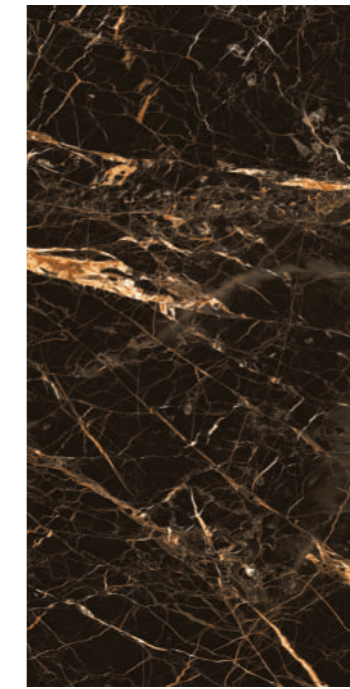

GOLDEN BLACK

R:04

Size
60x120cm

Surface
High Glossy

Thickness
9mm