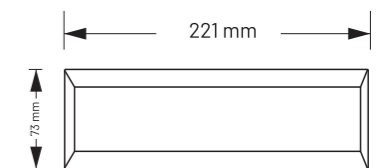

**CURVE SERIES**

Curve White

Curve Black

Curve Grey

Curve Brown

**Technical Specification :**

Dimension	<b>73 x 221 mm</b>
Thickness	<b>9 mm on side/ highest point 25mm</b>
Weight/Pcs	<b>0.604 gm.</b>
Weight/Sqft	<b>3.473 kg.</b>
No. of pcs per Sqft	<b>5.75 pcs.</b>
No. of pcs in Box	<b>24 pcs.</b>
Box Weight	<b>14.500 kg.</b>
SQFT in Box	<b>4.17 sq.ft.</b>

NOTE : PLUS MINUS 1 MM

**EMBOSS SERIES**

**Emboss White**

**Emboss Black**

**Emboss Grey**

**Emboss Brown**

**Technical Specification :**

Dimension	<b>72 x 220mm</b>
Thickness	<b>9 mm on side/ highest point 24mm</b>
Weight/Pcs	<b>0.571 gm.</b>
Weight/Sqft	<b>3.359 kg.</b>
No. of pcs per Sqft	<b>5.88 pcs.</b>
No. of pcs in Box	<b>28 pcs.</b>
Box Weight	<b>16 kg.</b>
SQFT in Box	<b>4.76 sq.ft.</b>

NOTE : PLUS MINUS 1 MM

**PRISM SERIES**

**Technical Specification :**

Dimension	<b>146 x 168mm</b>
Thickness	<b>10 mm on side/ highest point 25mm</b>
Weight/Pcs	<b>0.687 gm.</b>
Weight/Sqft	<b>3.45 kg.</b>
No. of pcs per Sqft	<b>5.03 pcs.</b>
No. of pcs in Box	<b>16 pcs.</b>
Box Weight	<b>11 kg.</b>
SQFT in Box	<b>3.168 sq.ft.</b>