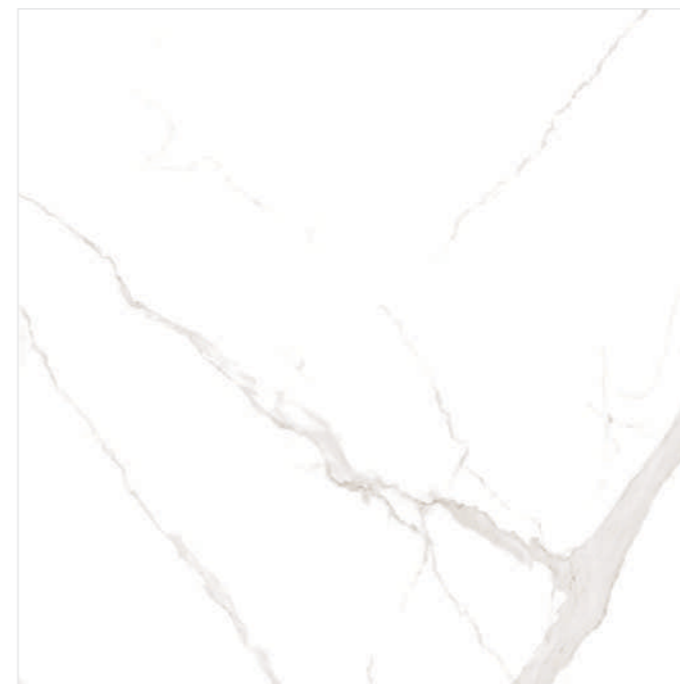

120x120cm

R:04

**SATVARIO
SIPANI**

Surface
Glossy

Thickness
9mm

www.itaca.in