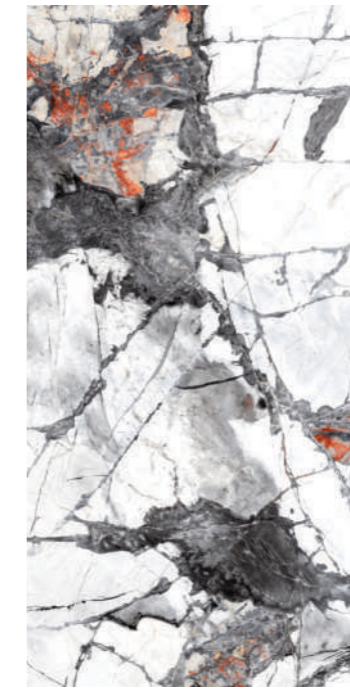

[www.itaca.in](http://www.itaca.in)

WHITE PANDA

WHITE PANDA  
(ENDLESS)

R:06

JAGUAR CRUNCH

R:06

*A series that is purity  
and sophistication.*

**Size**  
60x120cm