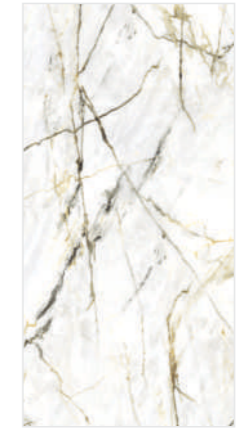

Size 120x240cm

Surface Glossy

Thickness 9mm