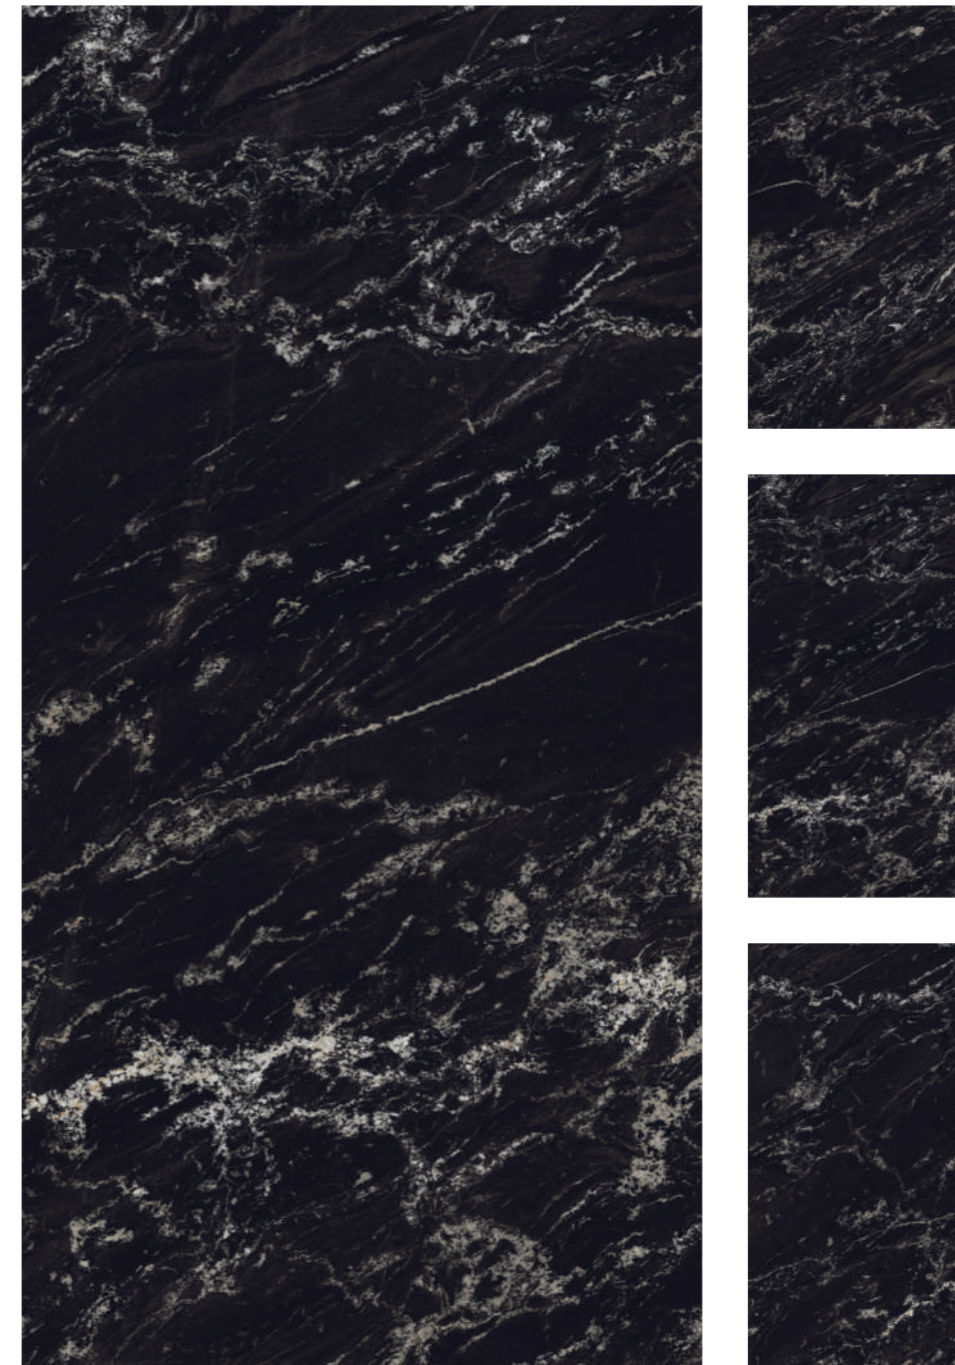

Size 120x240cm

Surface High Glossy

Thickness 9mm