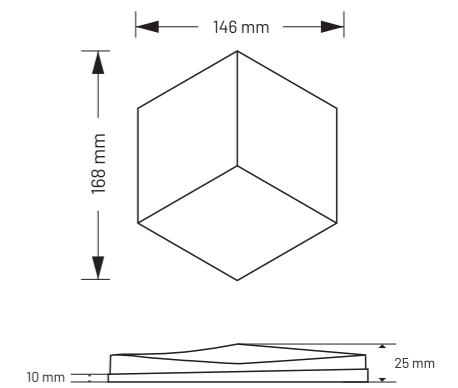

**CURVE SERIES**

Curve White

Curve Black

Curve Grey

Curve Brown

**Technical Specification :**

Dimension	<b>73 x 221 mm</b>
Thickness	<b>9 mm on side/ highest point 25mm</b>
Weight/Pcs	<b>0.604 gm.</b>
Weight/Sqft	<b>3.473 kg.</b>
No. of pcs per Sqft	<b>5.75 pcs.</b>
No. of pcs in Box	<b>24 pcs.</b>
Box Weight	<b>14.500 kg.</b>
SQFT in Box	<b>4.17 sq.ft.</b>

NOTE : PLUS MINUS 1 MM

**EMBOSS SERIES**

**Emboss White**

**Emboss Black**

**Emboss Grey**

**Emboss Brown**

**Technical Specification :**

Dimension	<b>72 x 220mm</b>
Thickness	<b>9 mm on side/ highest point 24mm</b>
Weight/Pcs	<b>0.571 gm.</b>
Weight/Sqft	<b>3.359 kg.</b>
No. of pcs per Sqft	<b>5.88 pcs.</b>
No. of pcs in Box	<b>28 pcs.</b>
Box Weight	<b>16 kg.</b>
SQFT in Box	<b>4.76 sq.ft.</b>

NOTE : PLUS MINUS 1 MM

**PRISM SERIES**

**Technical Specification :**

Dimension	<b>146 x 168mm</b>
Thickness	<b>10 mm on side/ highest point 25mm</b>
Weight/Pcs	<b>0.687 gm.</b>
Weight/Sqft	<b>3.45 kg.</b>
No. of pcs per Sqft	<b>5.03 pcs.</b>
No. of pcs in Box	<b>16 pcs.</b>
Box Weight	<b>11 kg.</b>
SQFT in Box	<b>3.168 sq.ft.</b>

NOTE : PLUS MINUS 1 MM

**SCULPTURE SERIES**

**Sculpture White**

**Sculpture Black**

**Sculpture Grey**

**Sculpture Brown**

**Technical Specification :**

Dimension	<b>145 x 145mm</b>
Thickness	<b>9 mm on side/ highest point 22mm</b>
Weight/Pcs	<b>0.777 gm.</b>
Weight/Sqft	<b>3.437 kg.</b>
No. of pcs per Sqft	<b>4.42 pcs.</b>
No. of pcs in Box	<b>18 pcs.</b>
Box Weight	<b>14 kg.</b>
SQFT in Box	<b>4 sq.ft.</b>