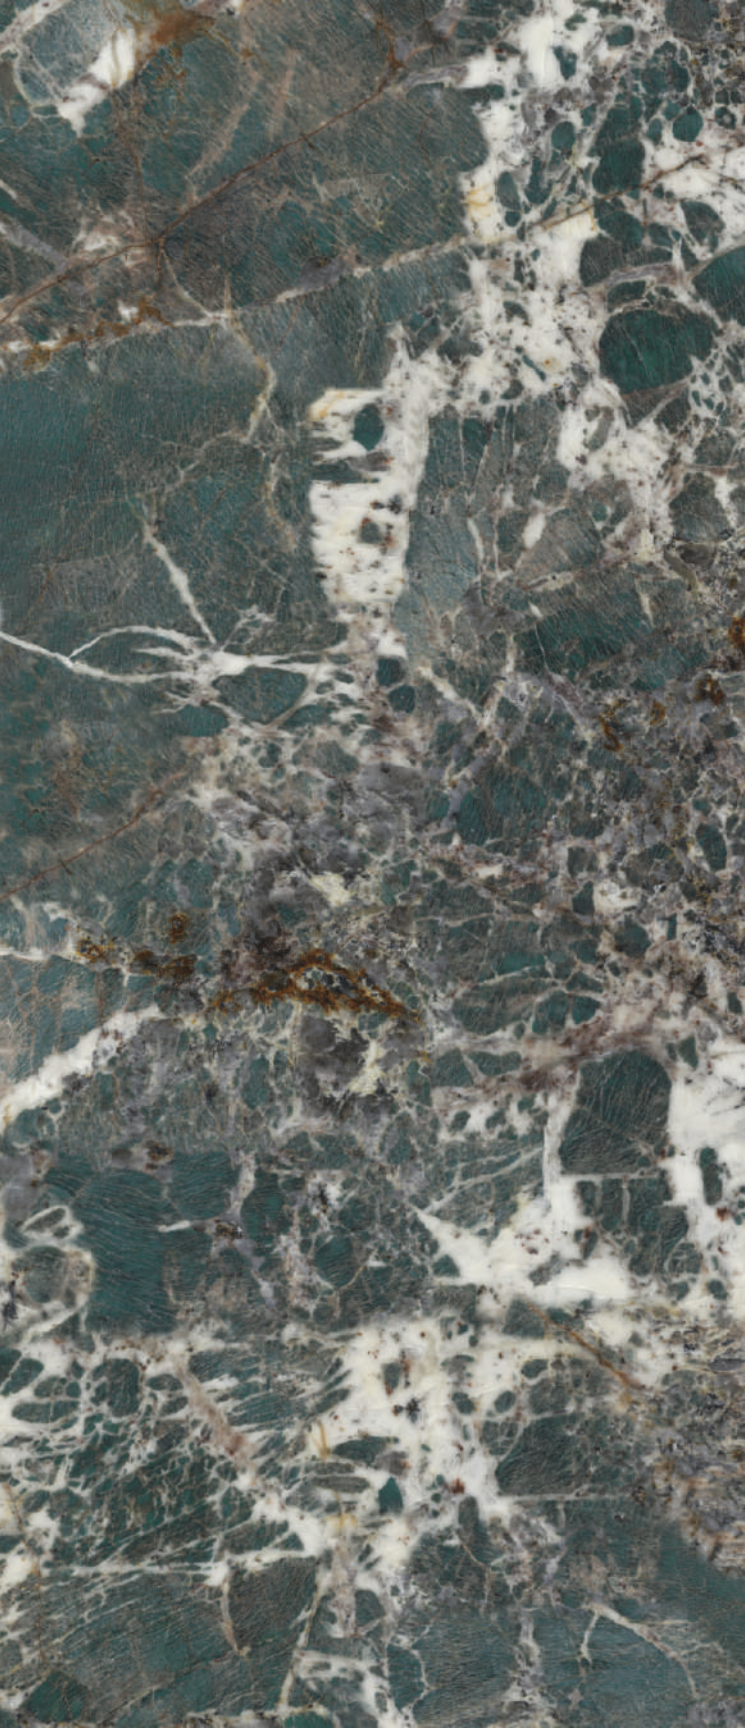

▼
6mm
▲

1200x2780mm
High Glossy Surface
Random : 03

SCAN THIS QR to learn more about the product & experience a full scale slab panel inside your environment.

(for iphone user only)

EXPLORE WITH **AR PANEL**