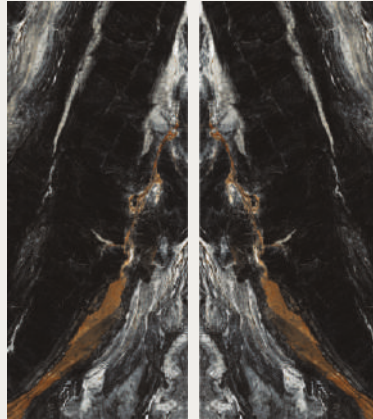

1200x2780mm
6mm High Glossy Surface
Bookmatch

SCAN THIS QR to learn more about the product & experience a full scale slab panel inside your environment.

(for iphone user only)

EXPLORE WITH **AR PANEL**