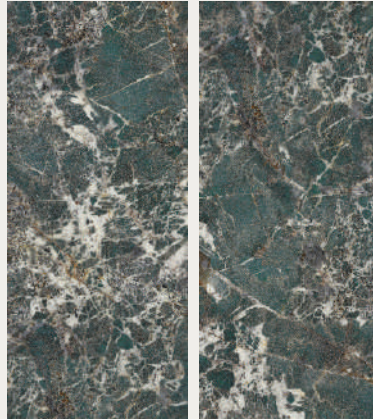

▼
6mm
▲

1200x2780mm
High Glossy Surface
Random : 03

SCAN THIS QR to learn more about the product & experience a full scale slab panel inside your environment.

(for iphone user only)

EXPLORE WITH **AR PANEL**