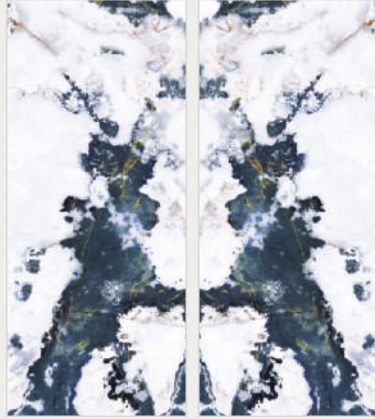

ONYX BEAUTY

Bookmatch

▼
6mm
▲ | 1200x2780mm
High Glossy Surface
Bookmatch

SCAN THIS QR to learn more about the product & experience a full scale slab panel inside your environment.

(for iphone user only)

EXPLORE WITH **AR PANEL**