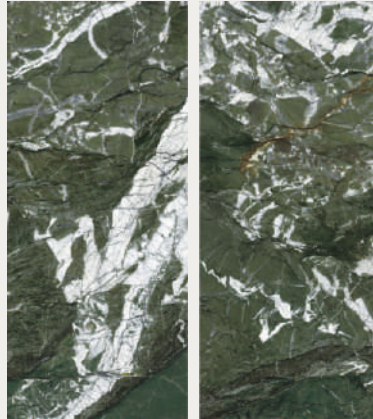

▼
6mm
▲

1200x2780mm
High Glossy Surface
Random : 03

SCAN THIS QR to learn more about the product & experience a full scale slab panel inside your environment.

(for iphone user only)

EXPLORE WITH **AR PANEL**