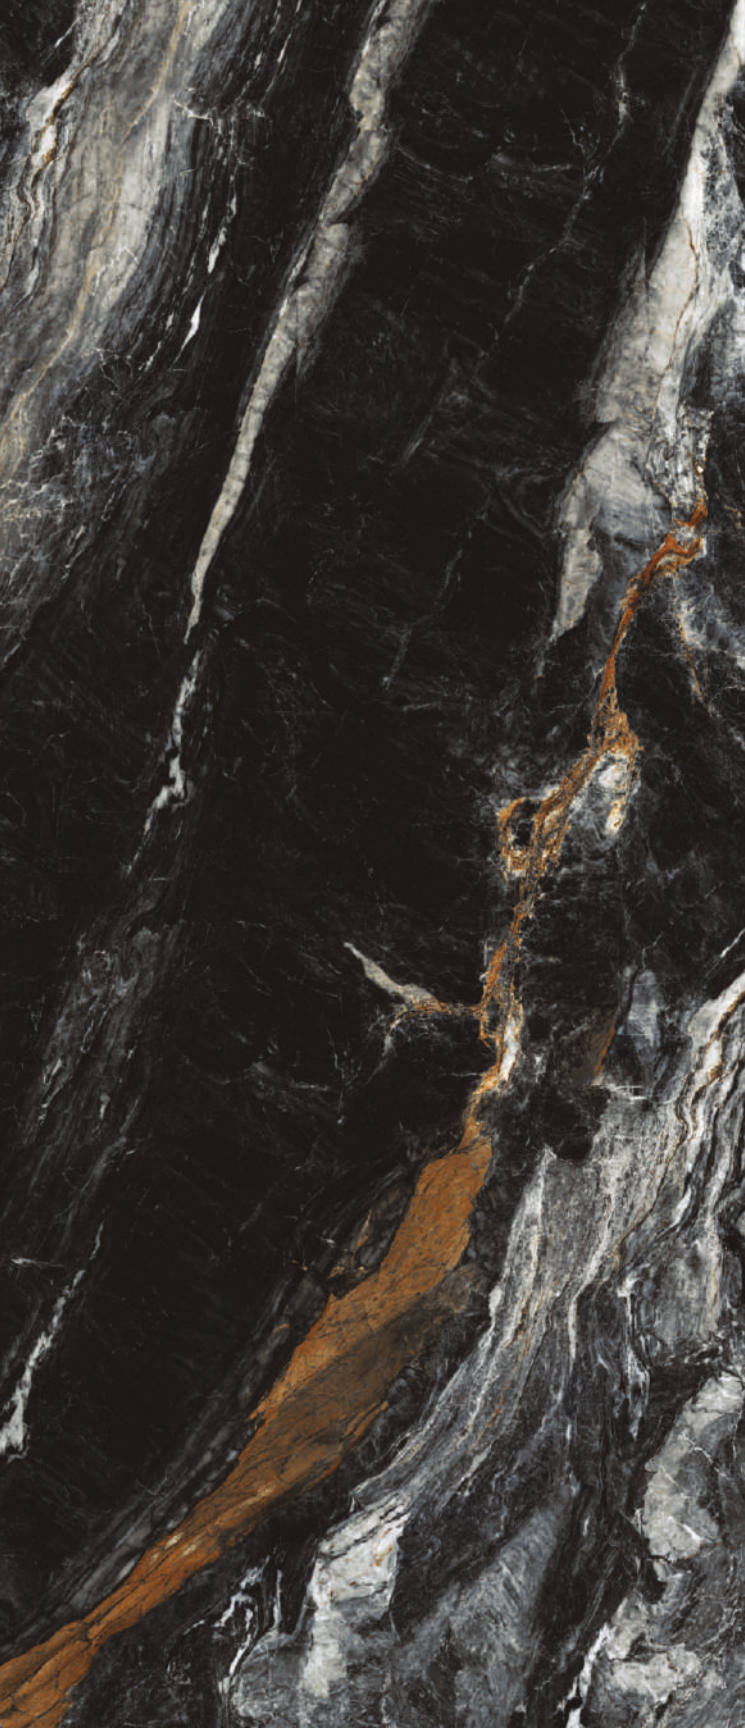

BELVEDERE BLACK (BOOKMATCH)