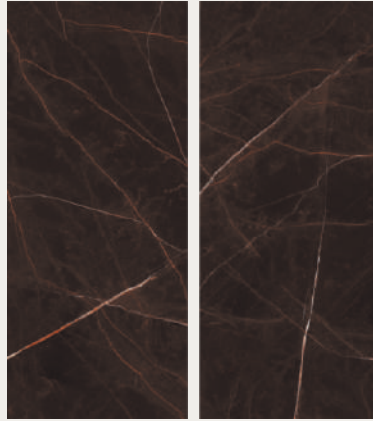

SCAN THIS QR to learn more about the product & experience a full scale slab panel inside your environment.

(for iphone user only)

EXPLORE WITH **AR PANEL**

VENDOME ROYAL

▼
6mm
▲

1200x2780mm
High Glossy Surface
Random : 03