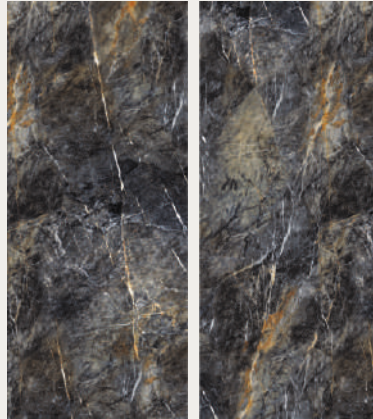

▼
6mm
▲

1200x2780mm
High Glossy Surface
Random : 03

SCAN THIS QR to learn more about the product & experience a full scale slab panel inside your environment.

(for iphone user only)

EXPLORE WITH **AR PANEL**