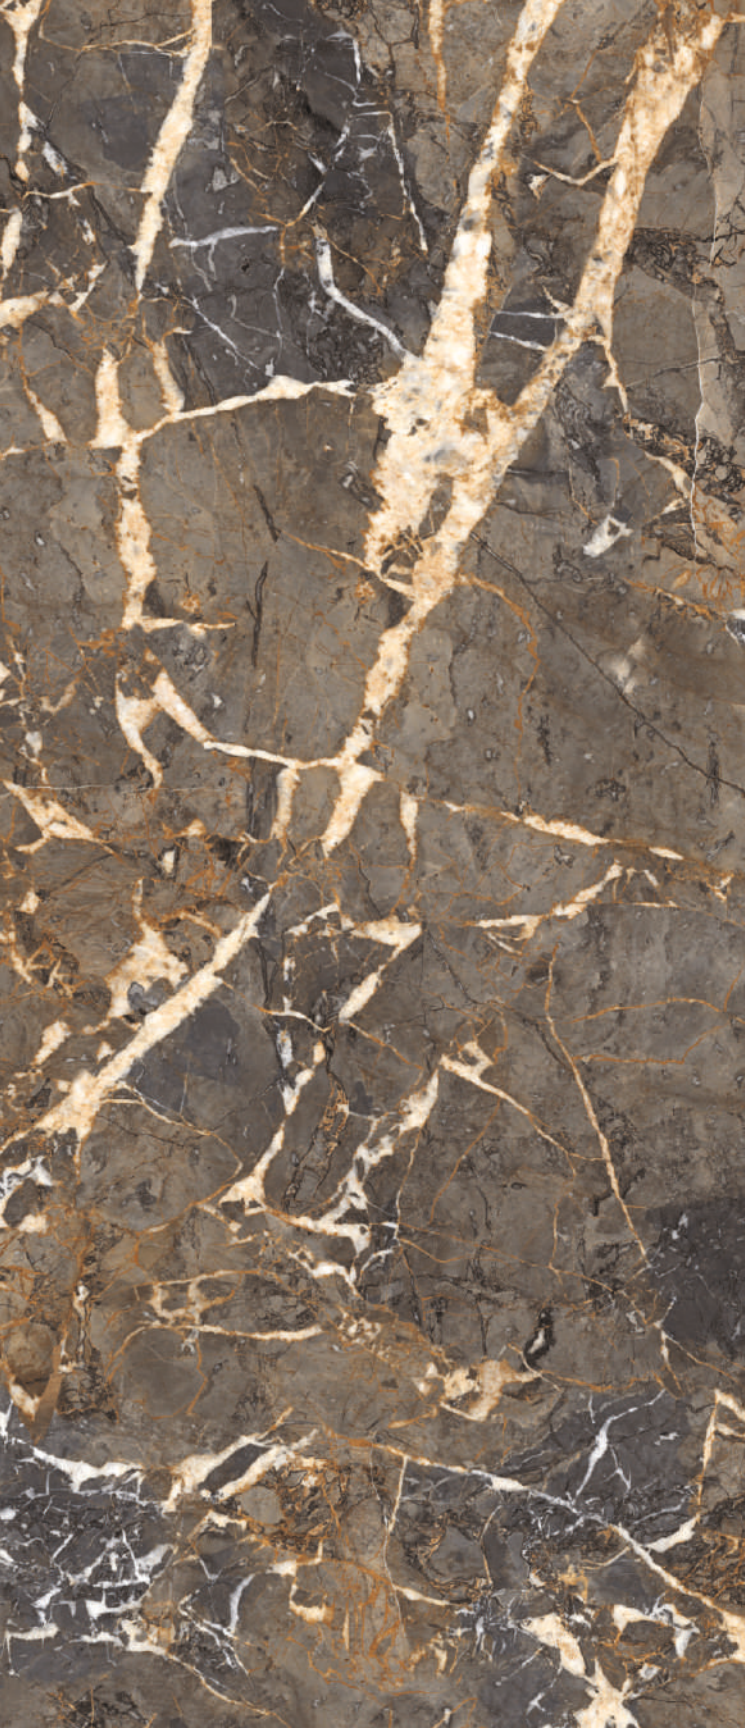

**BLUE
FLIMANGO**

**PREXIOUS
NATURAL**

**VENDOME
ROYAL**

**GOLDEN
FLAM - BM**

Tiles that
change your mood

BLUE FLIMANGO

▼
6mm
▲

1200x2780mm
High Glossy Surface
Random : 03

SCAN THIS QR to learn more about the product & experience a full scale slab panel inside your environment.

(for iphone user only)

EXPLORE WITH **AR PANEL**

PREXIOUS NATURAL

▼
6mm
▲

1200x2780mm
High Glossy Surface
Random : 03