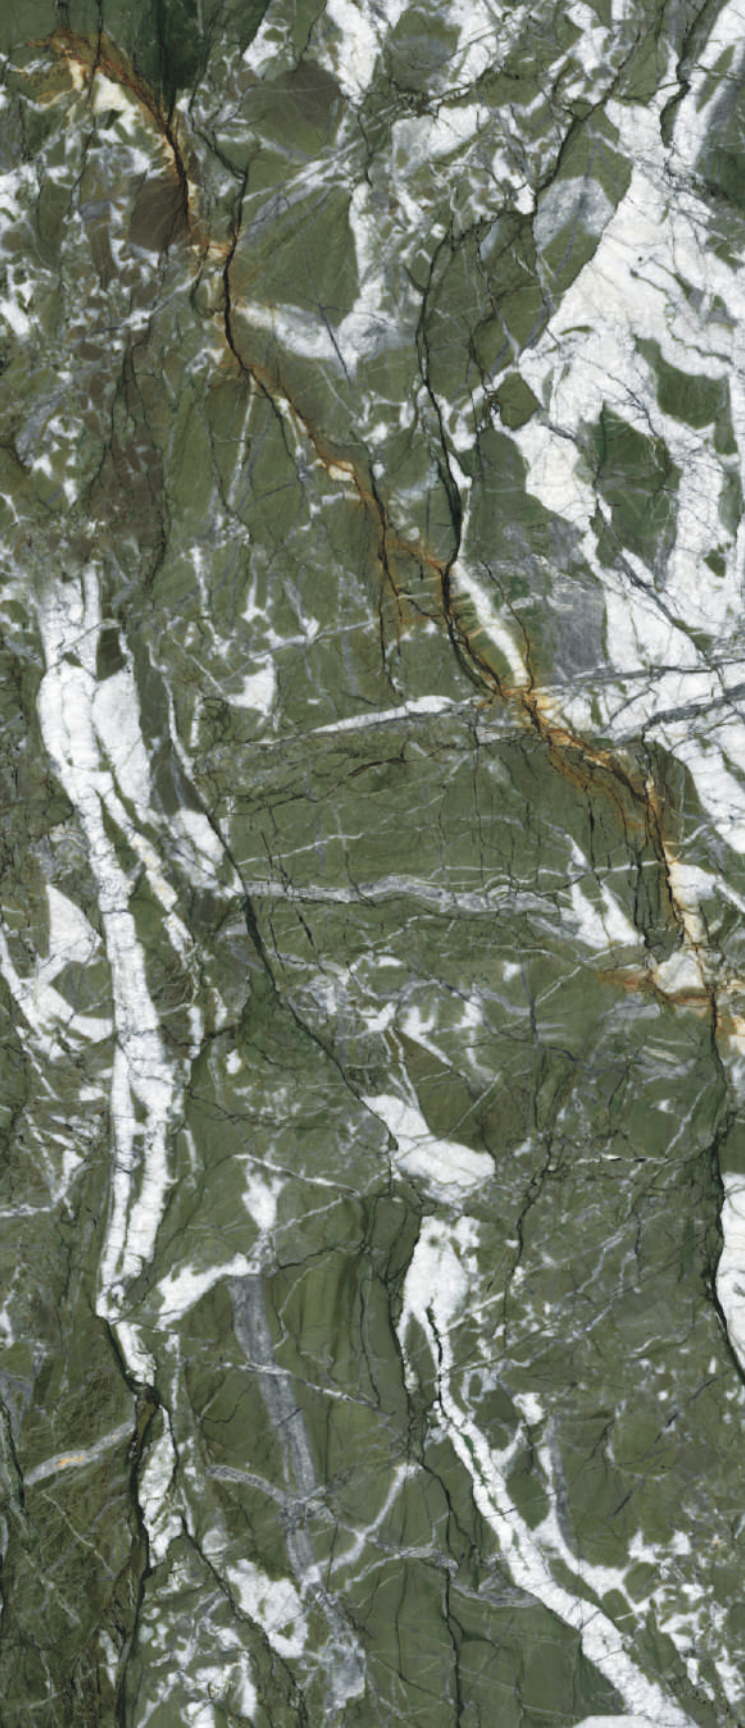

VERDE FOREST

▼
6mm
▲

1200x2780mm
High Glossy Surface
Random : 03

SCAN THIS QR to learn more about the product & experience a full scale slab panel inside your environment.

(for iphone user only)

EXPLORE WITH **AR PANEL**