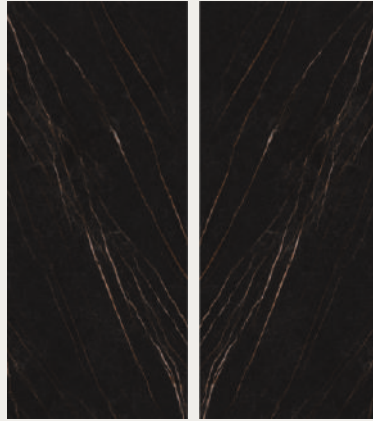

▼
6mm
▲

1200x2780mm
High Glossy Surface
Bookmatch

SCAN THIS QR to learn more about the product & experience a full scale slab panel inside your environment.

(for iphone user only)

EXPLORE WITH **AR PANEL**