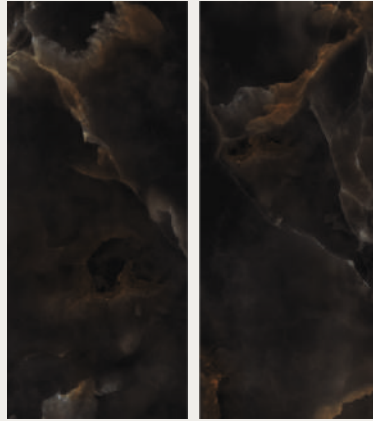

▼
6mm
▲

1200x2780mm
High Glossy Surface
Random : 03

SCAN THIS QR to learn more about the product & experience a full scale slab panel inside your environment.

(for iphone user only)

EXPLORE WITH **AR PANEL**