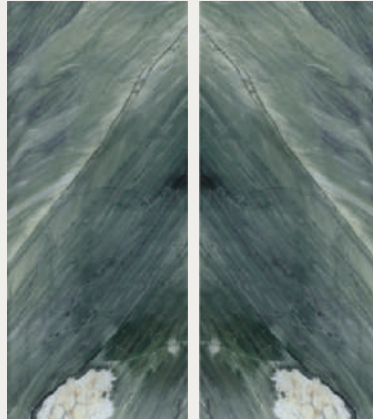

▼
6mm
▲

1200x2780mm
High Glossy Surface
Bookmatch

SCAN THIS QR to learn more about the product & experience a full scale slab panel inside your environment.

(for iphone user only)

EXPLORE WITH **AR PANEL**