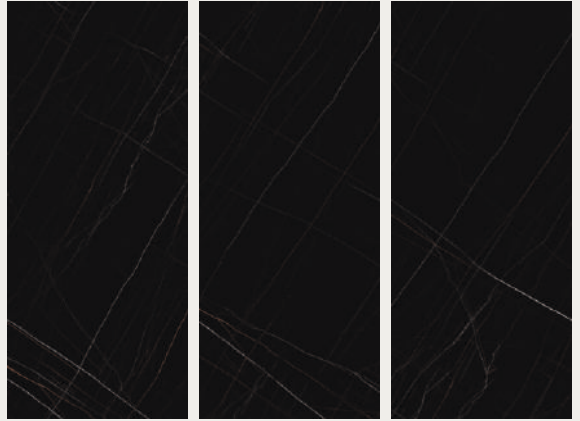

NERO LAURENT NATRUAL

▼
6mm
▲

1200x2780mm
High Glossy + Tech Matt Surface
Random : 03

SCAN THIS QR to learn more about the product & experience a full scale slab panel inside your environment.

(for iphone user only)

EXPLORE WITH **AR PANEL**