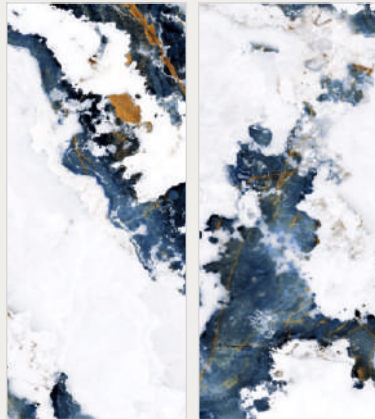

(for iphone user only)

EXPLORE WITH **AR PANEL**

ONYX BEAUTY

Bookmatch

▼
6mm
▲ | 1200x2780mm
High Glossy Surface
Bookmatch

SCAN THIS QR to learn more about the product & experience a full scale slab panel inside your environment.