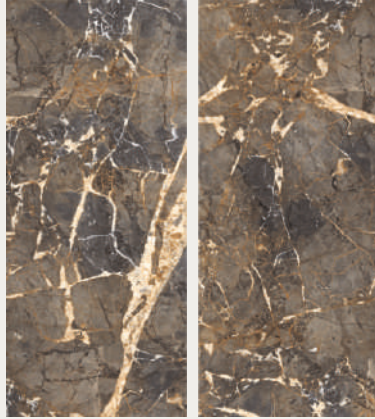

**BLUE
FLIMANGO**

**PREXIOUS
NATURAL**

**VENDOME
ROYAL**

**GOLDEN
FLAM - BM**

Tiles that
change your mood

BLUE FLIMANGO

▼
6mm
▲

1200x2780mm
High Glossy Surface
Random : 03