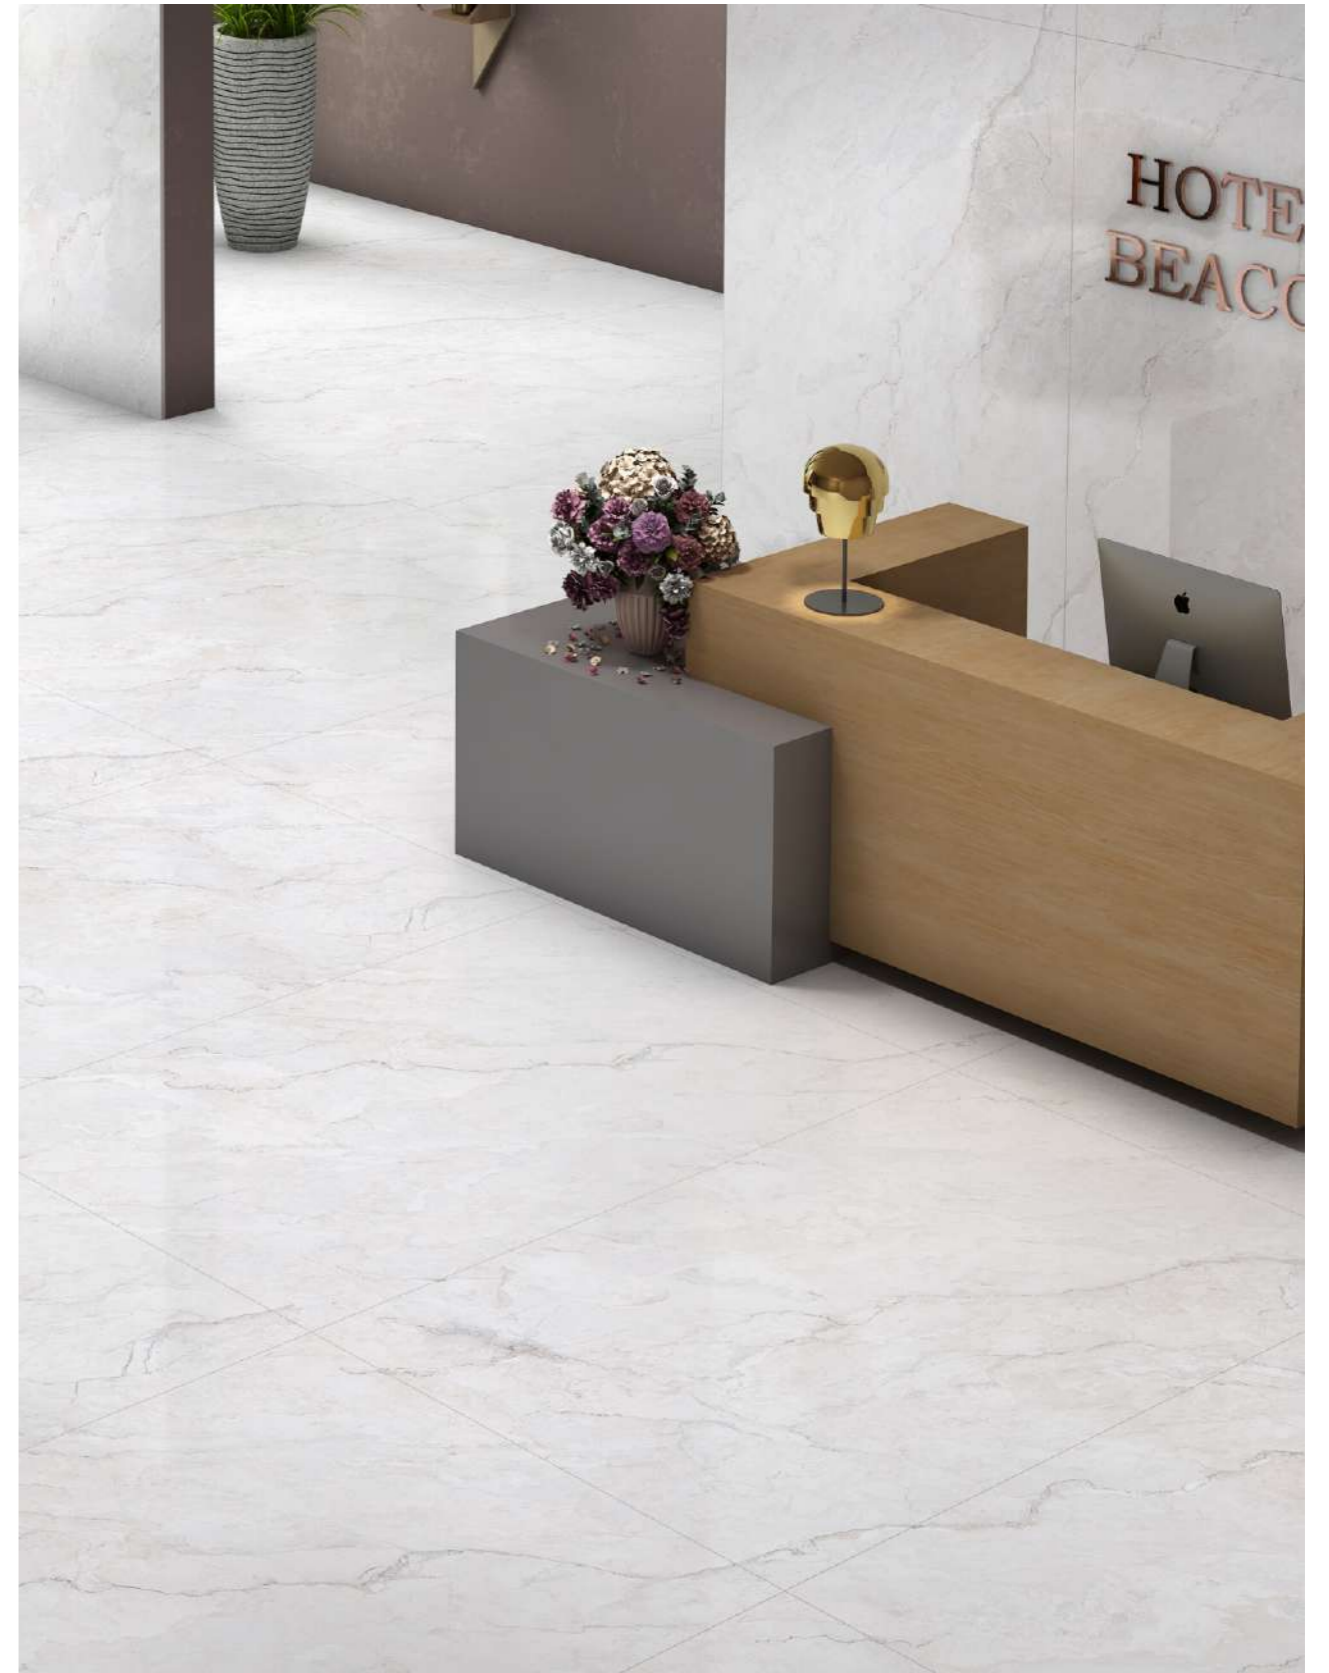

Tap to View 360

OPULENCE

www.itaca.in

Coralito Bianco Endless

Reception Area

**Purity Grey
Endless**

1200x1800mm
Glossy Surface
03 Faces

Tap to View 360