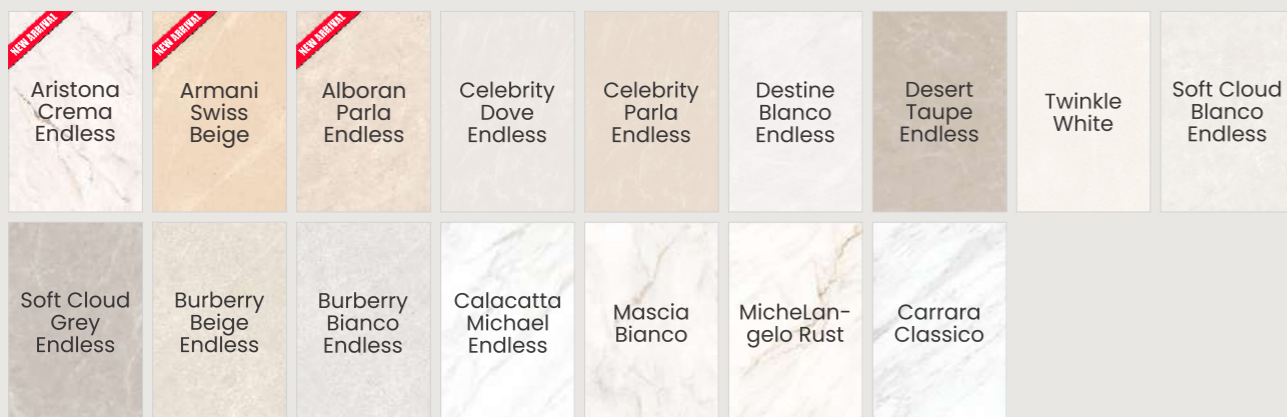

exclusive collection

Earth tech (Color Body + GHR) 01

FABULA (Tech Matt) 06

fabric (GHR + Matt) 10 SPARK (CV Matt) 13

Evoluta (DG Matt) 17

Plaster (Matt) 27

Reflect (High Glossy) 61

SNOW (Super White) 30