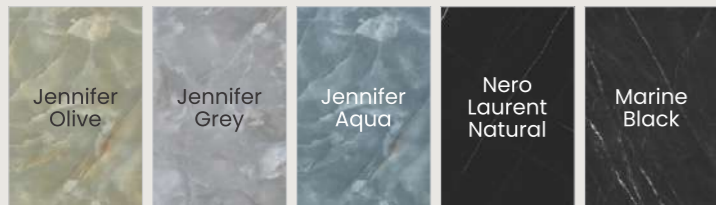

design^{and}
innovation
will change your

m

d

75+
design

09
surface

Made in India isn't just style, design and excellence, it's a way of being. We identify with the values expressed by Itaca's ethical code, which guarantee absolute compliance with labor regulations, and with the marks Made in India and Ceramics of India, which certify the quality of authentic Italian style.

exclusive collection

Earth tech (Color Body + GHR) 01

FABULA (Tech Matt) 06

fabric (GHR + Matt) 10 SPARK (CV Matt) 13

Evoluta (DG Matt) 17

Plaster (Matt) 27

Reflect (High Glossy) 61

SNOW (Super White) 30