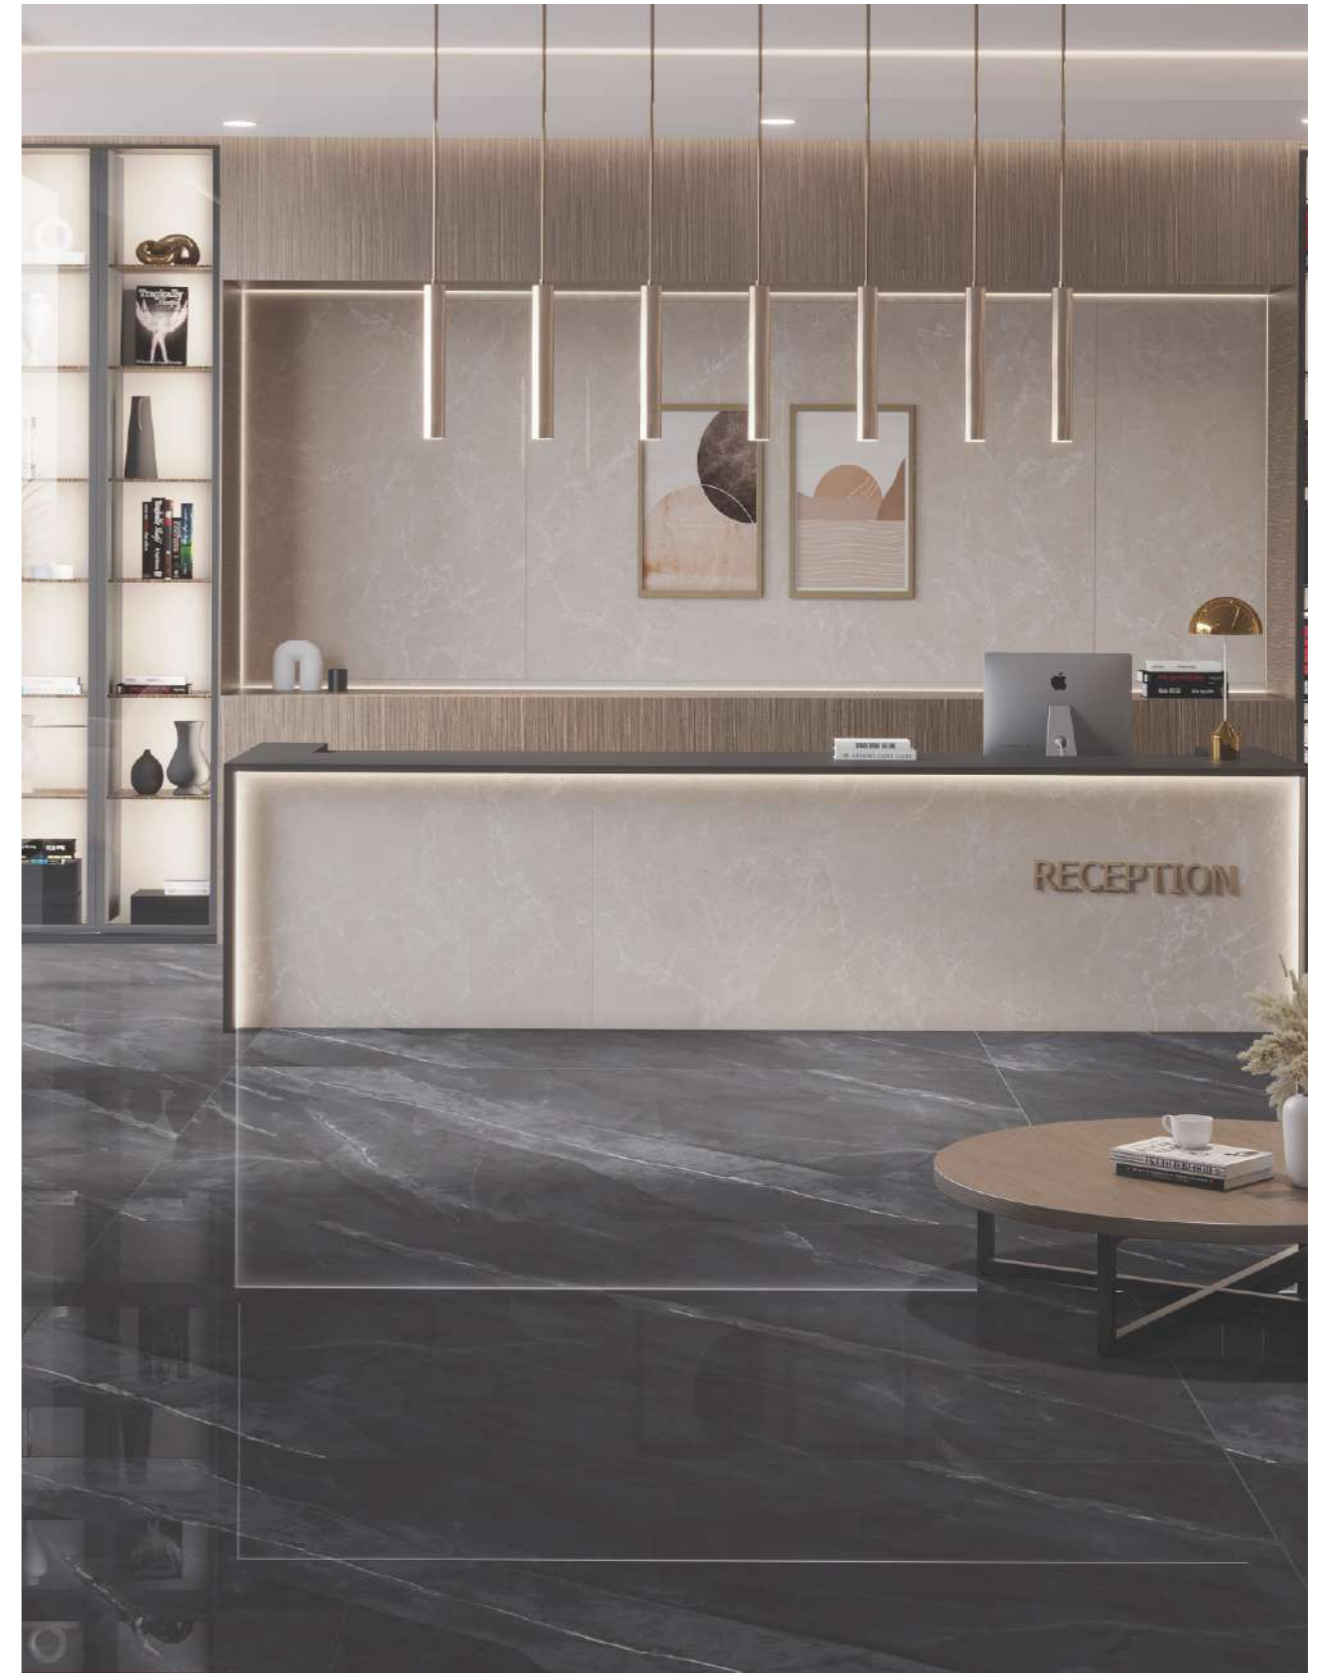

Armani Charcoal

Reception Area