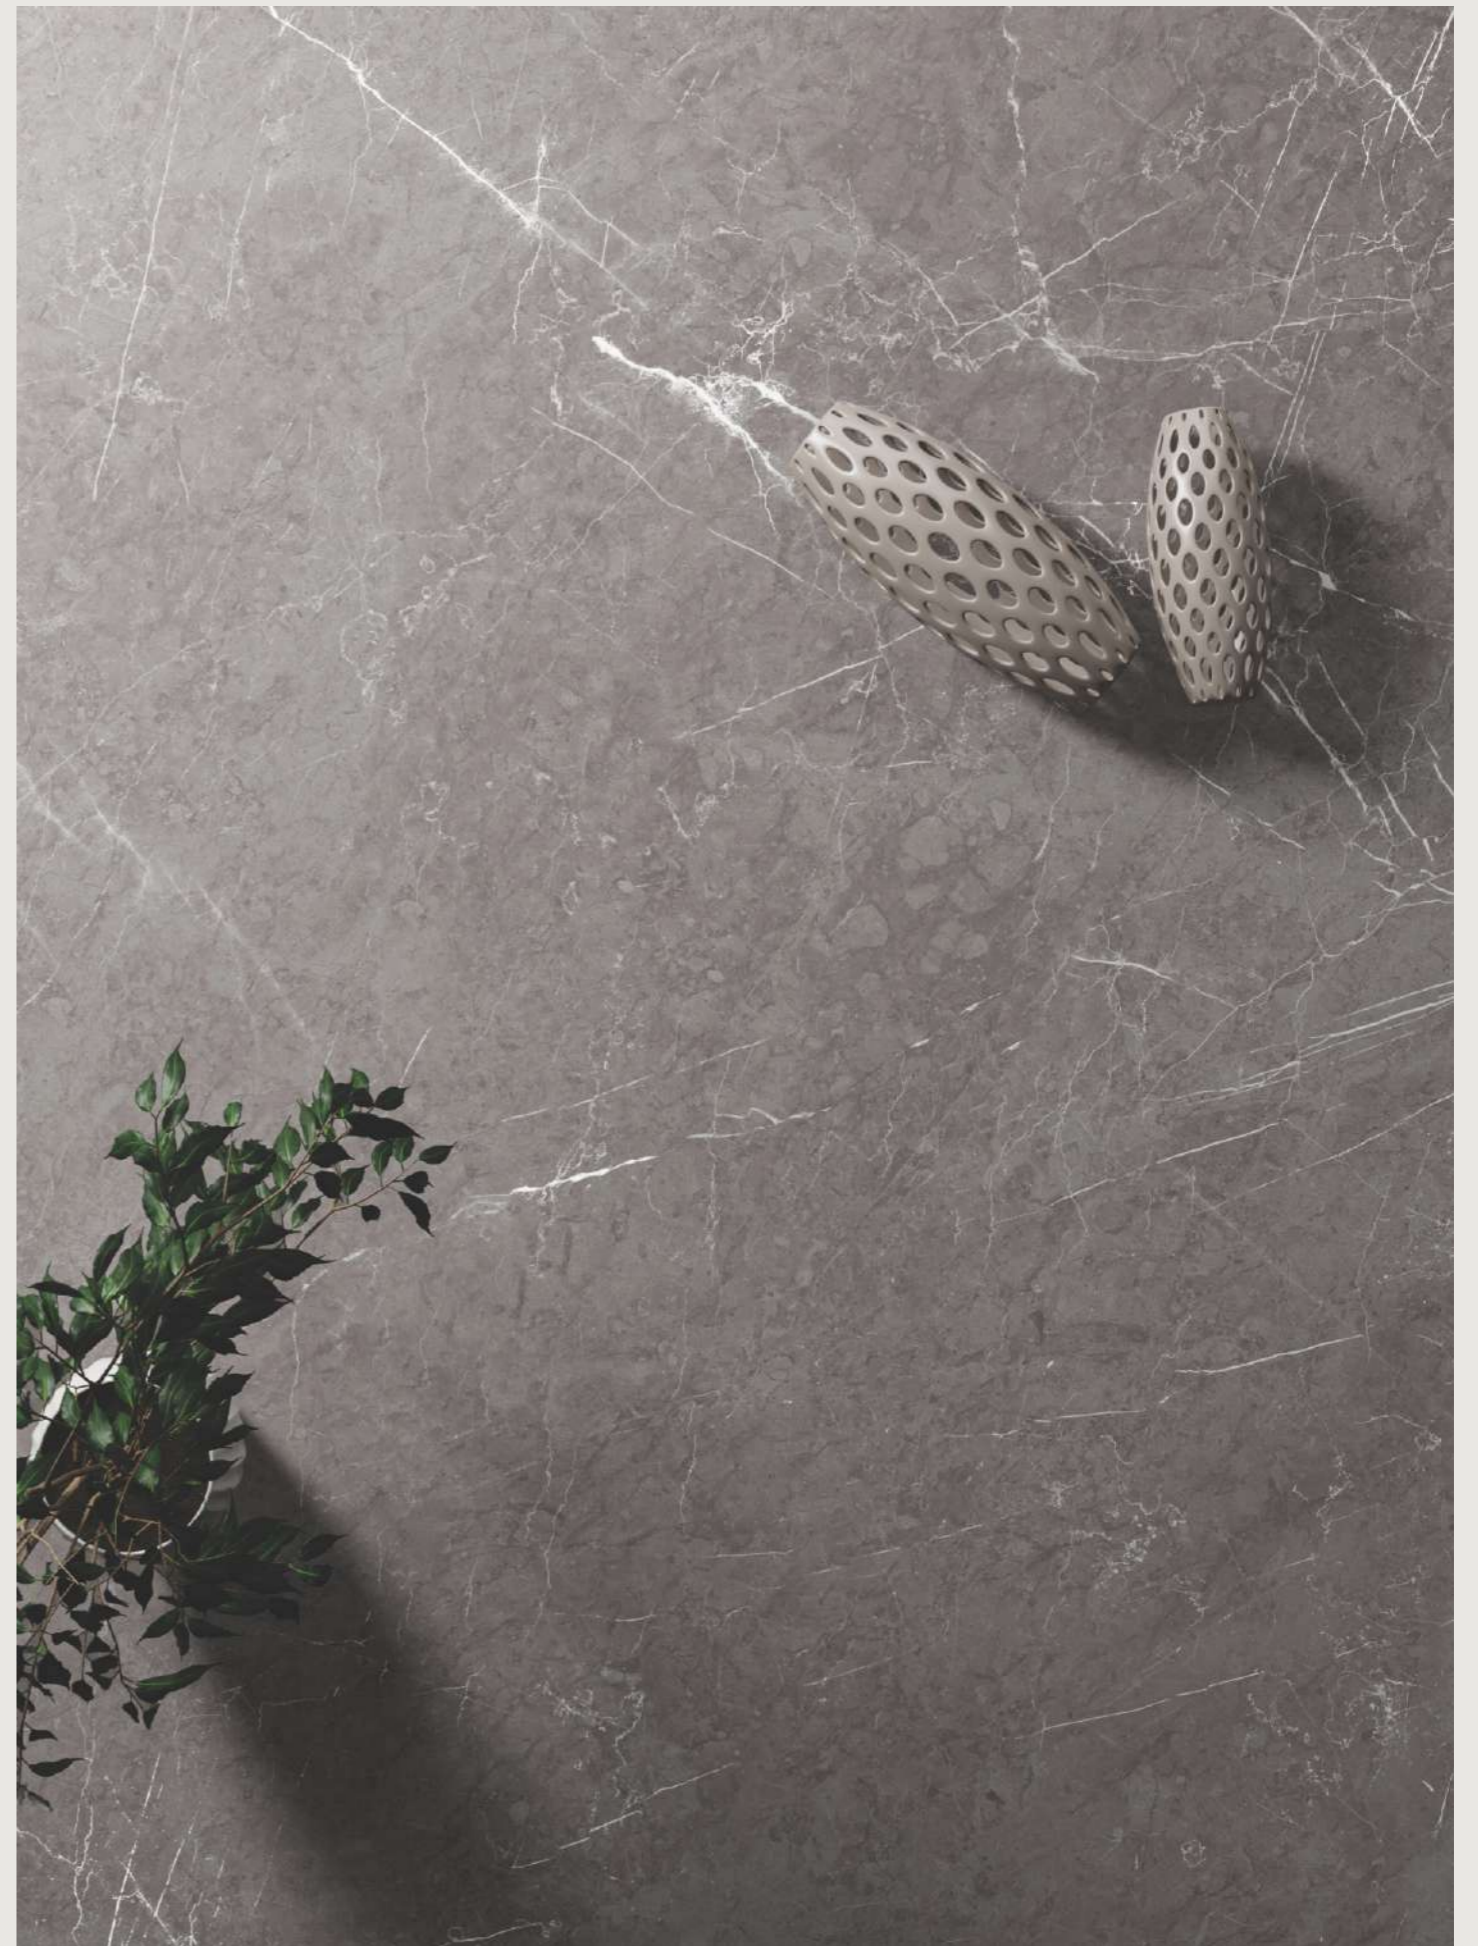

SPARK

CV Matt
1200x1800mm

glamorous
personality

Spark is an utterly significant portion of this finest and the most glamorous side of it. Every time viewers are impressed and pride is overwhelmed in you with it.