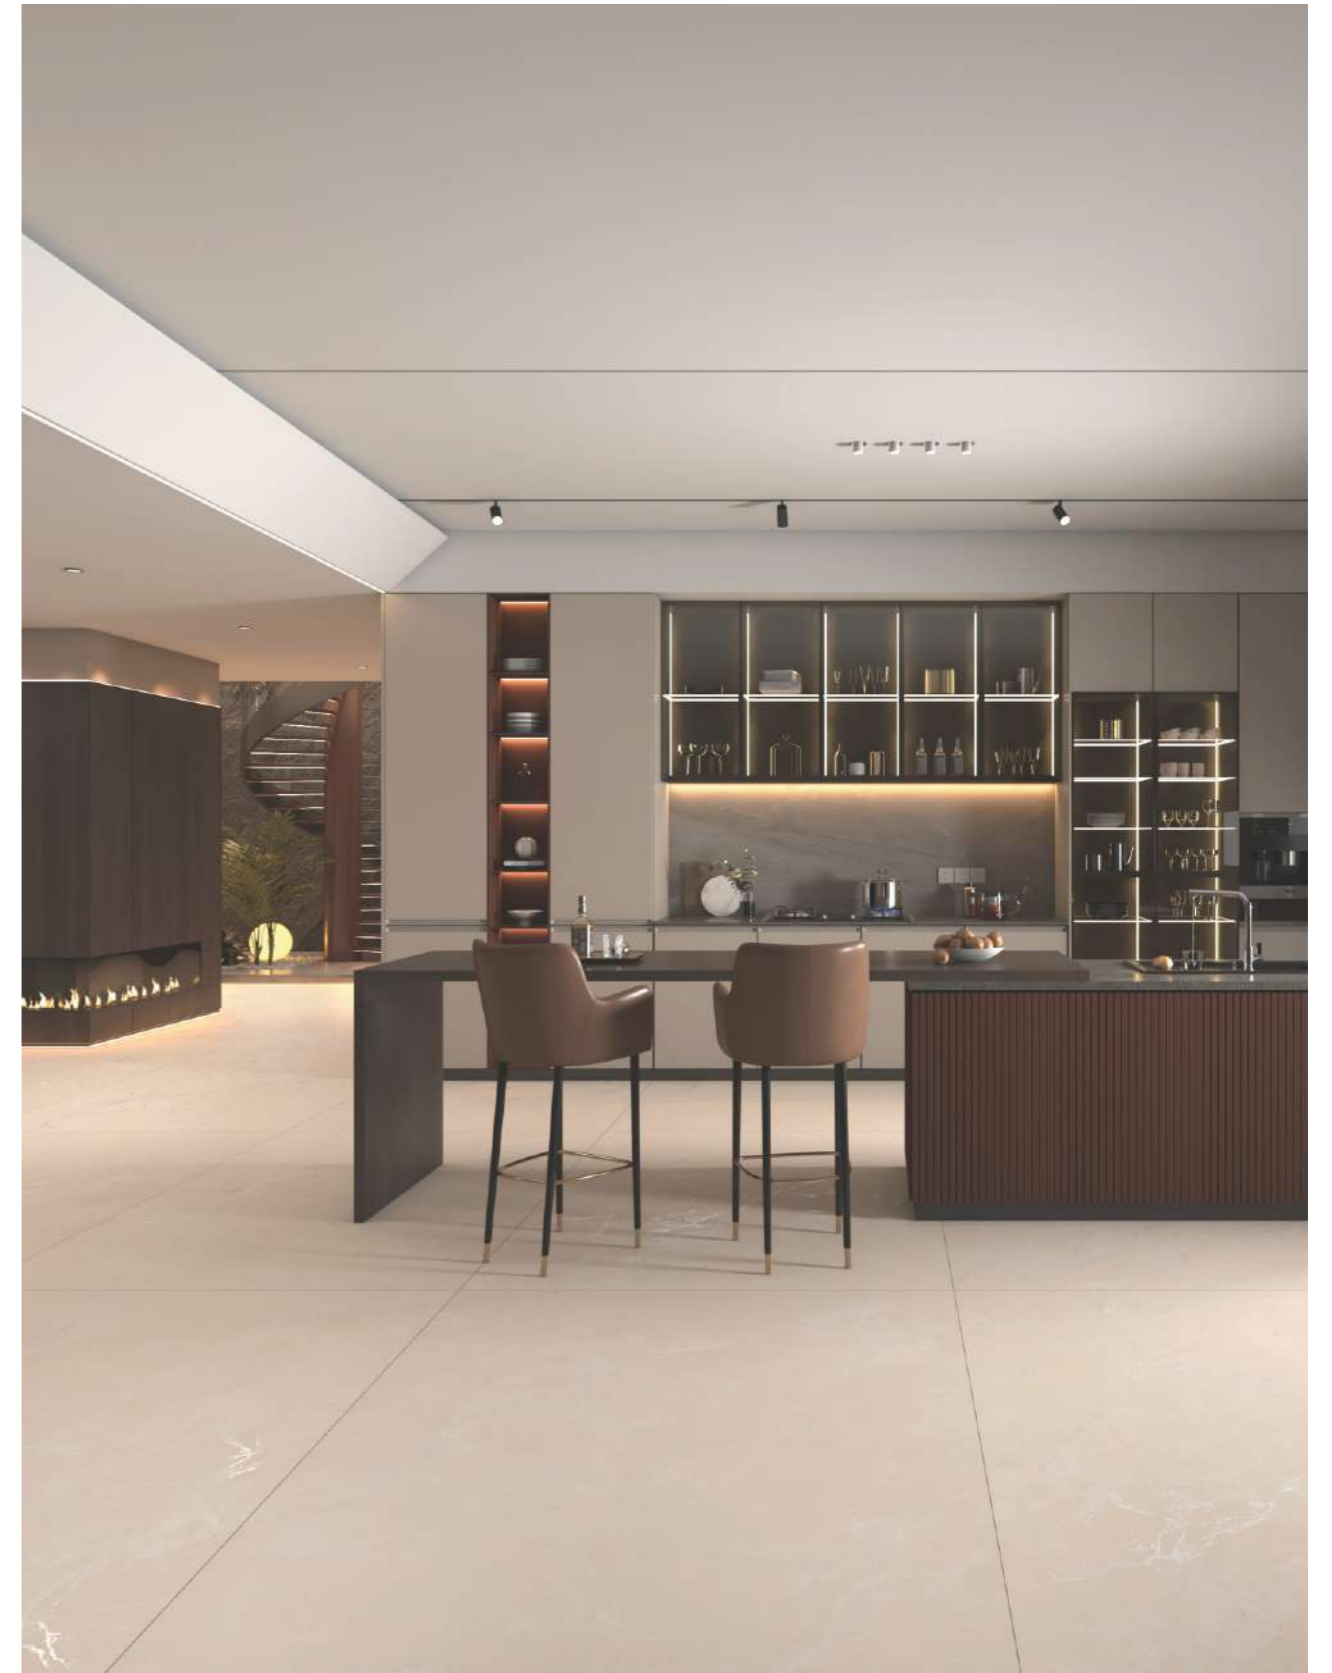

1200x1800mm
Carving Matt Surface
04 Faces

Tap to View 360

SPARK

www.itaca.in

Tokyo Beige Endless

kitchen Area 

Evoluta⁺

DG Matt
1200x1800mm