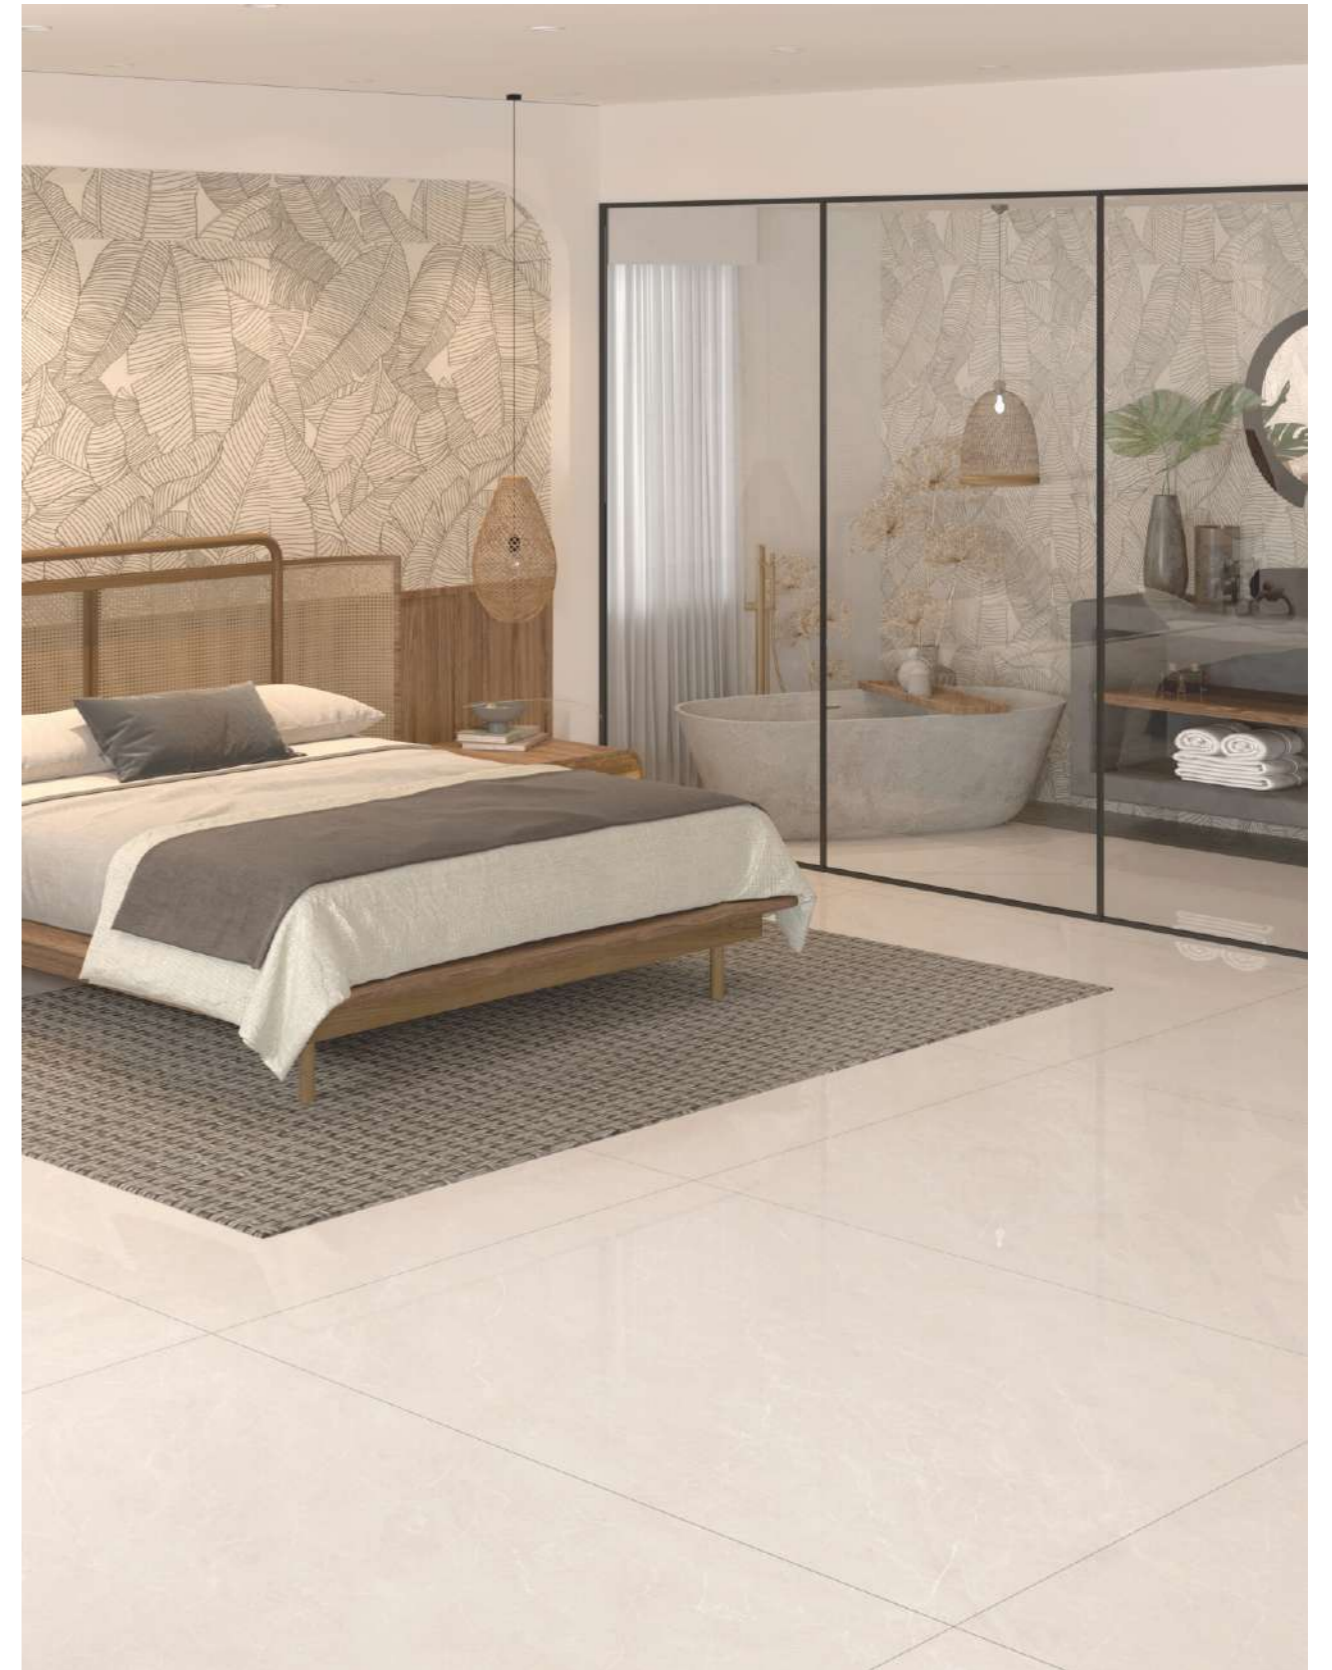

Denim Crema Endless

Bedroom