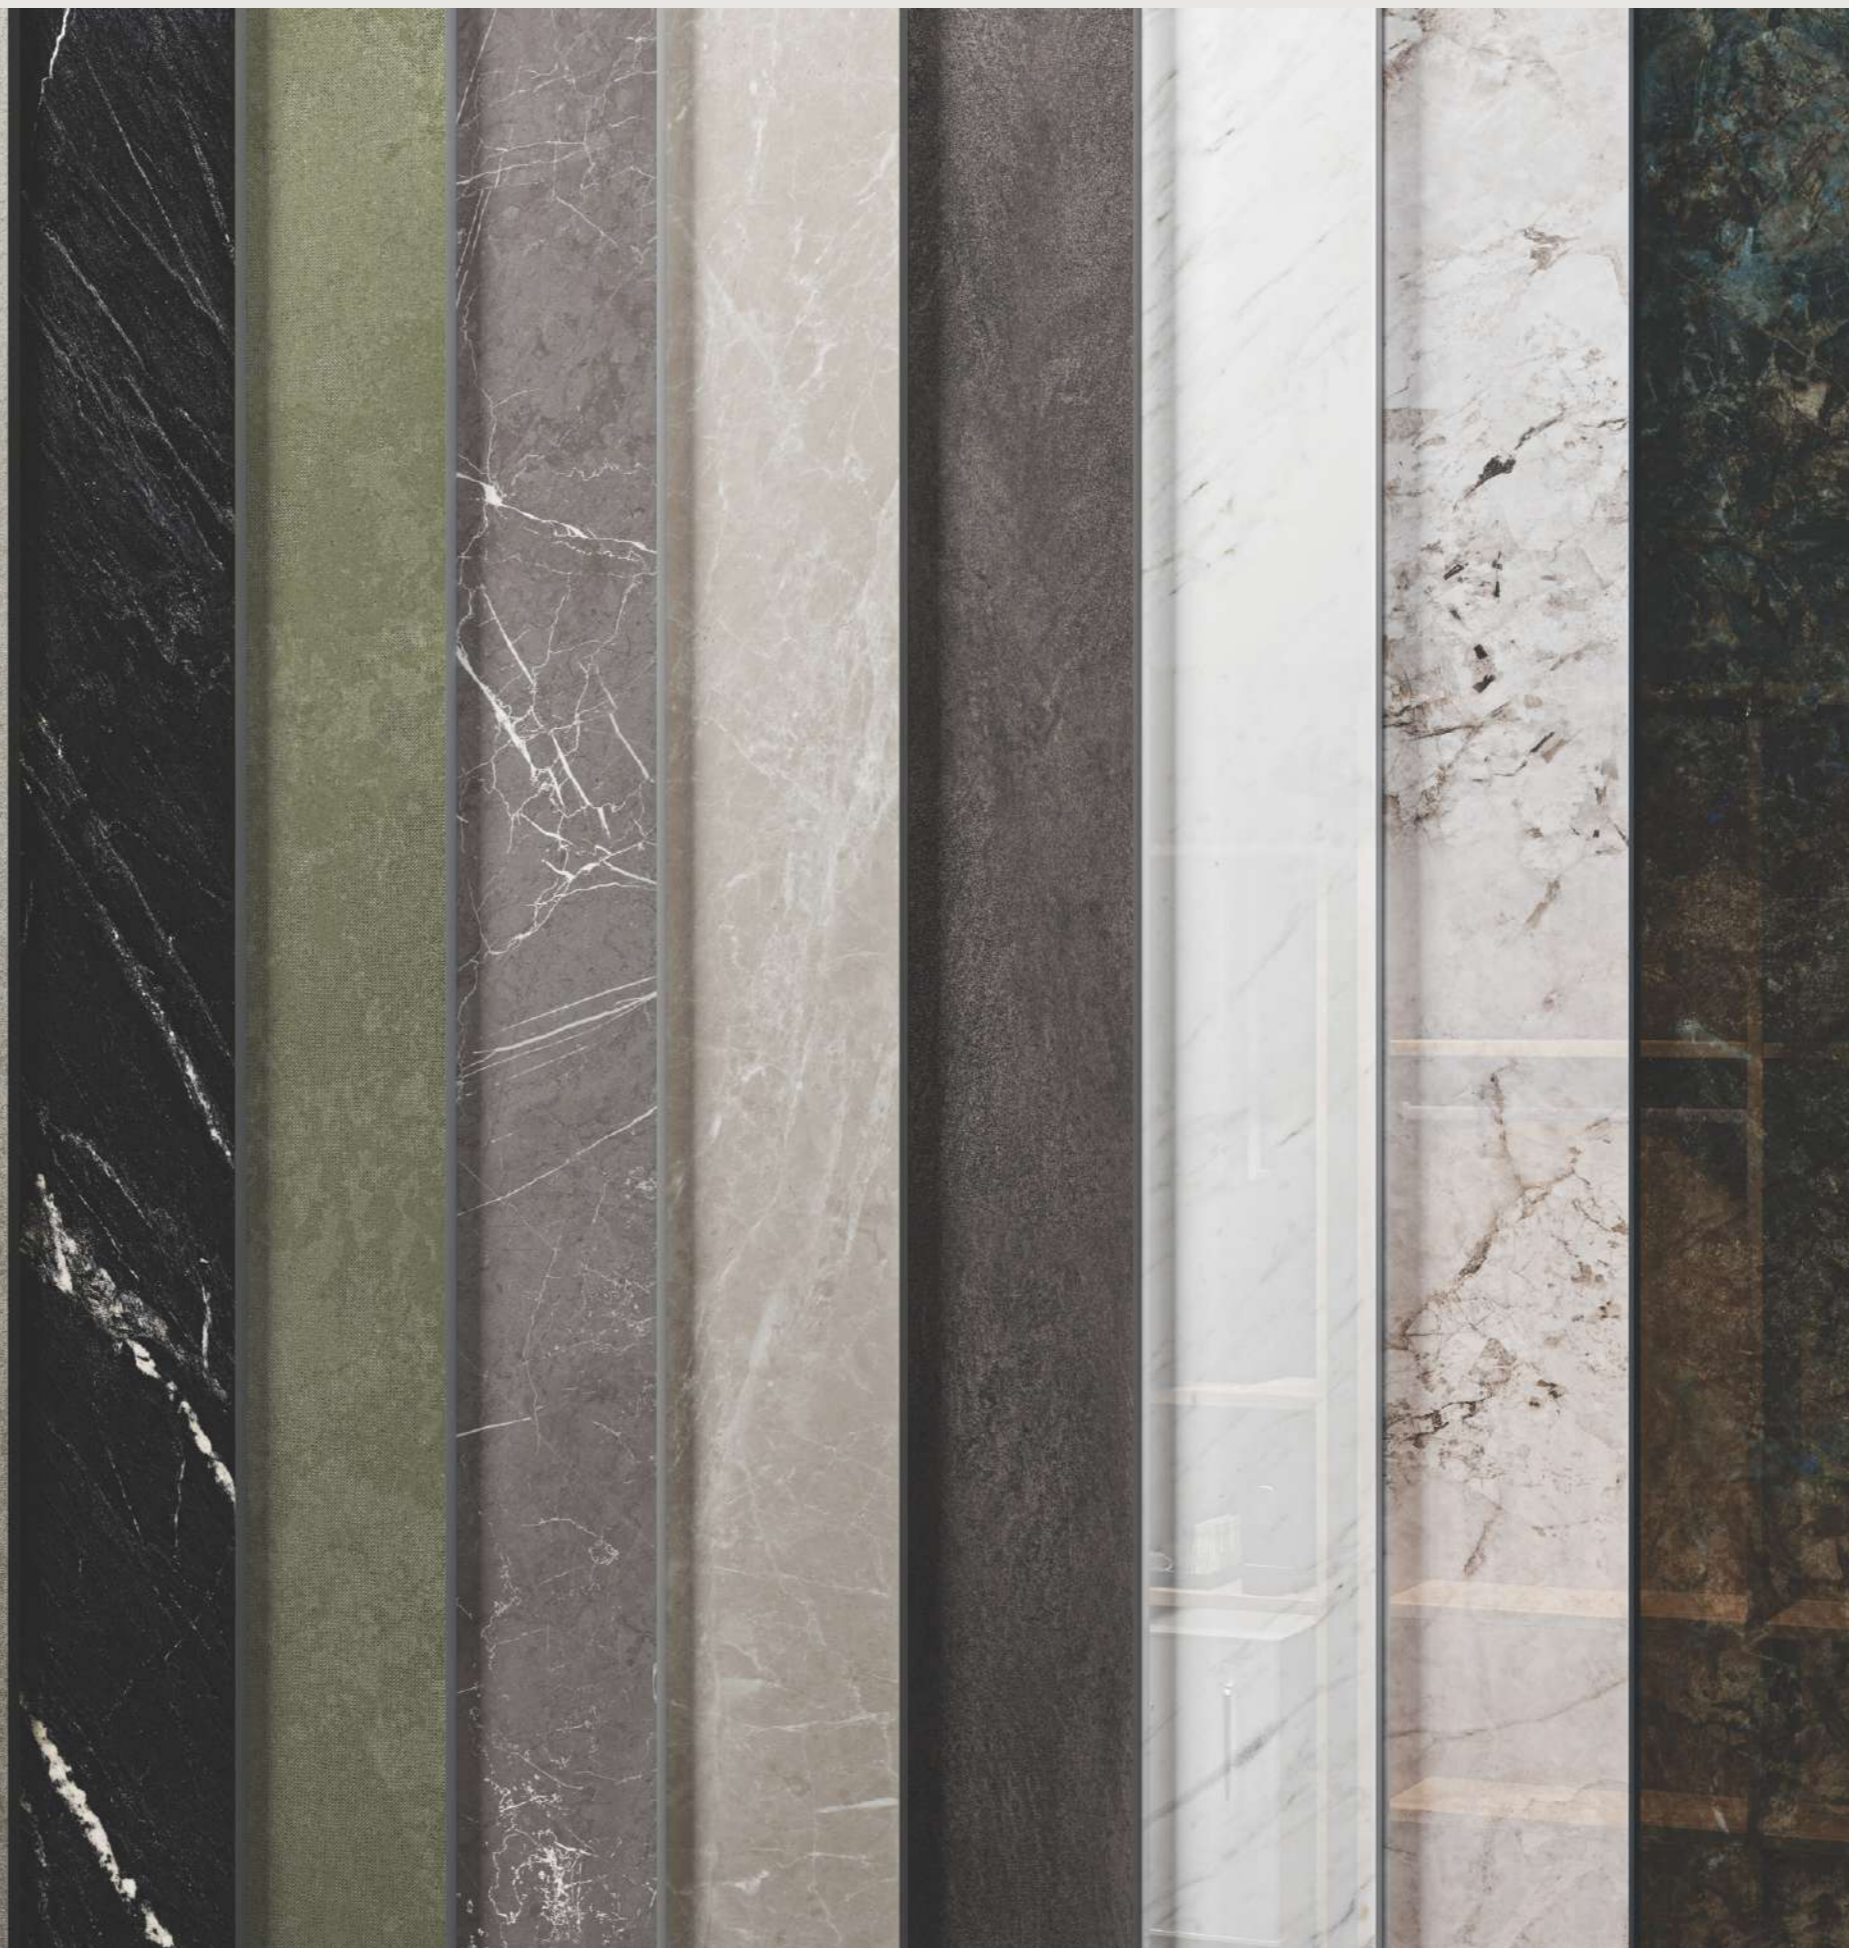

surface creator

Created using the most innovative technologies available in the ceramic sector, Our all collections in which aesthetic and material research reaches new heights. Outstanding pigments and natural materials are the hallmark features of products in which the complexity of the colour and the depth of the decorative patterns have been developed and taken care of in every detail.