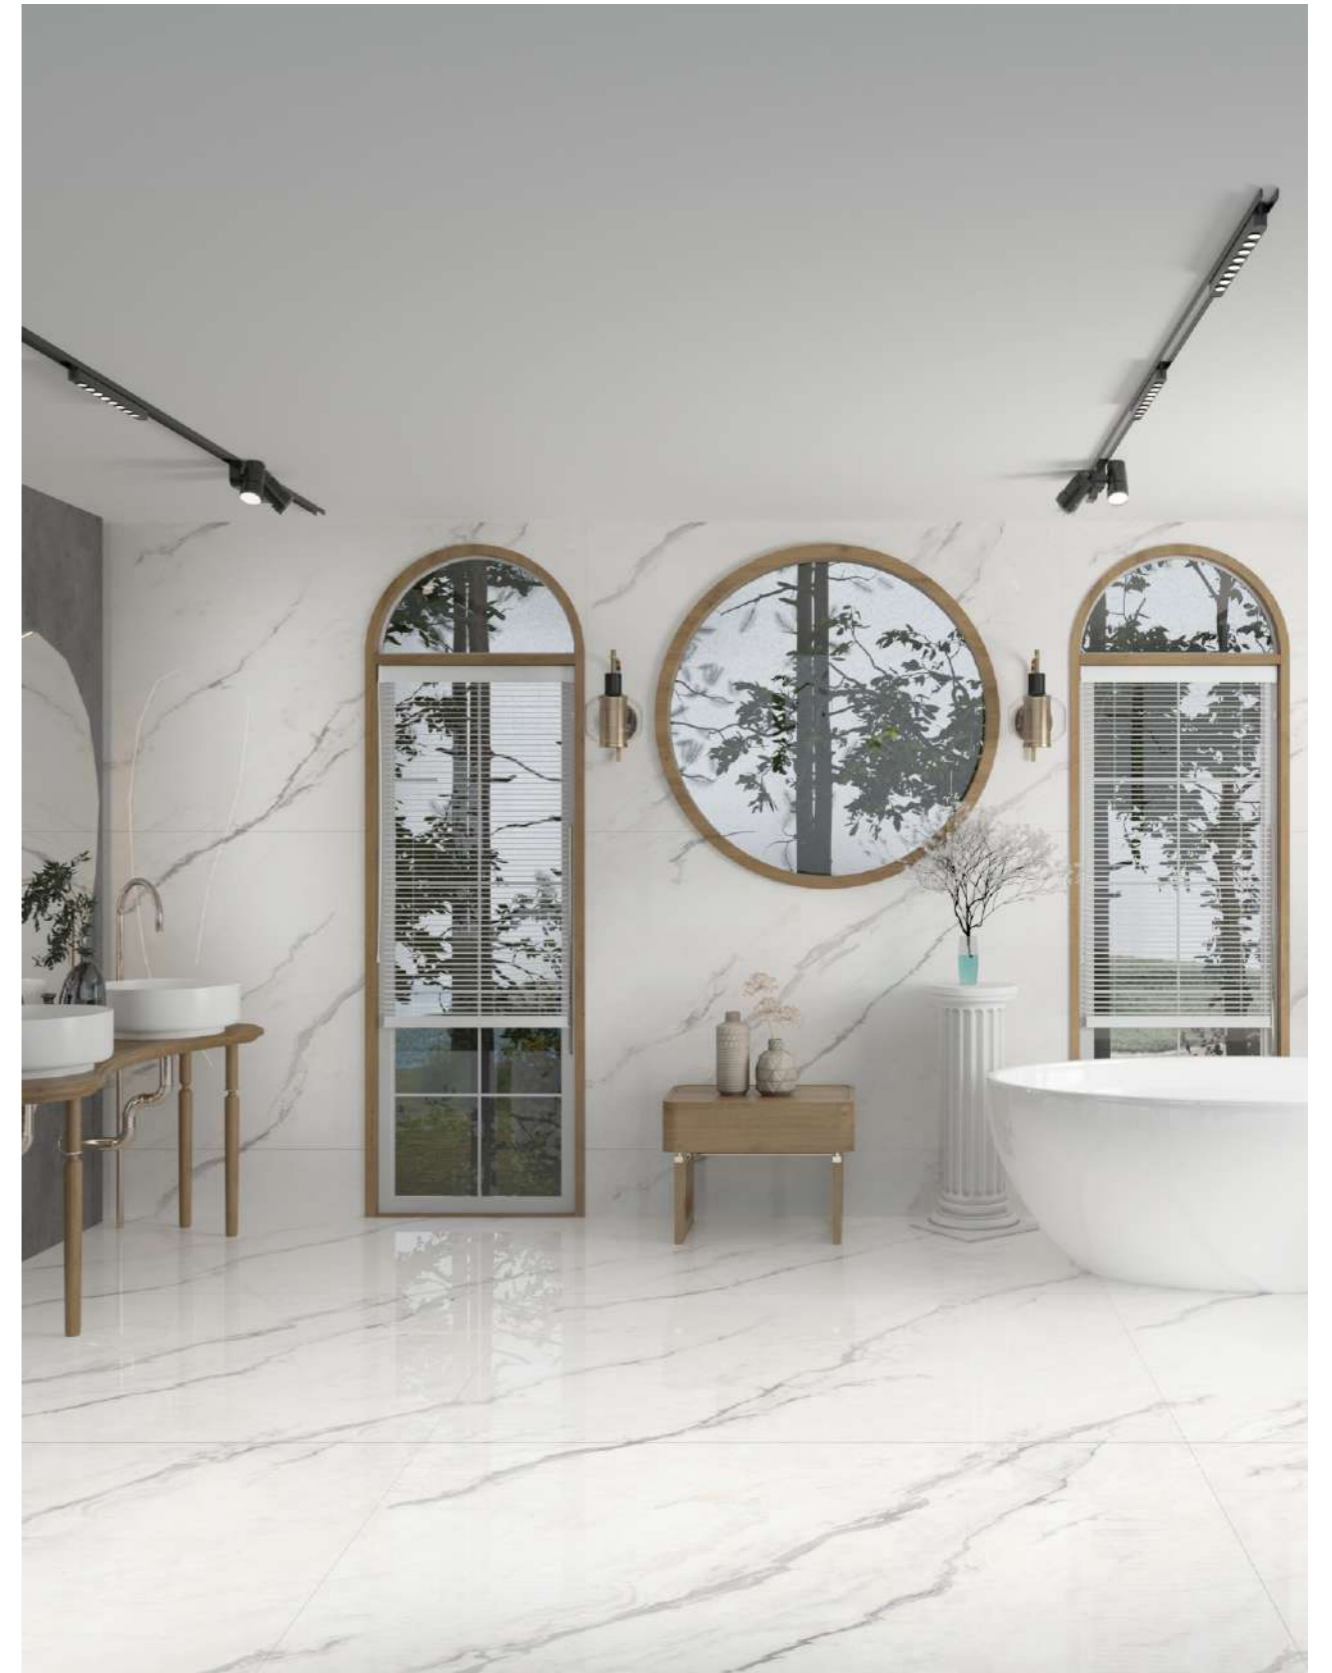

Niva Snow Endless