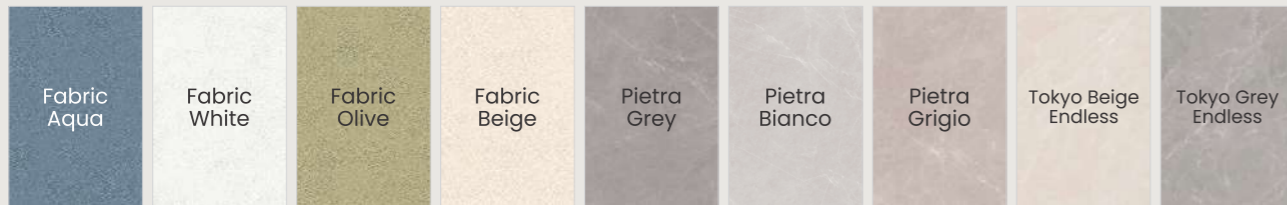

exclusive collection

Earth tech (Color Body + GHR) 01

FABULA (Tech Matt) 06

fabric (GHR + Matt) 10 SPARK (CV Matt) 13

Evoluta (DG Matt) 17

Plaster (Matt) 27

Reflect (High Glossy) 61

SNOW (Super White) 30