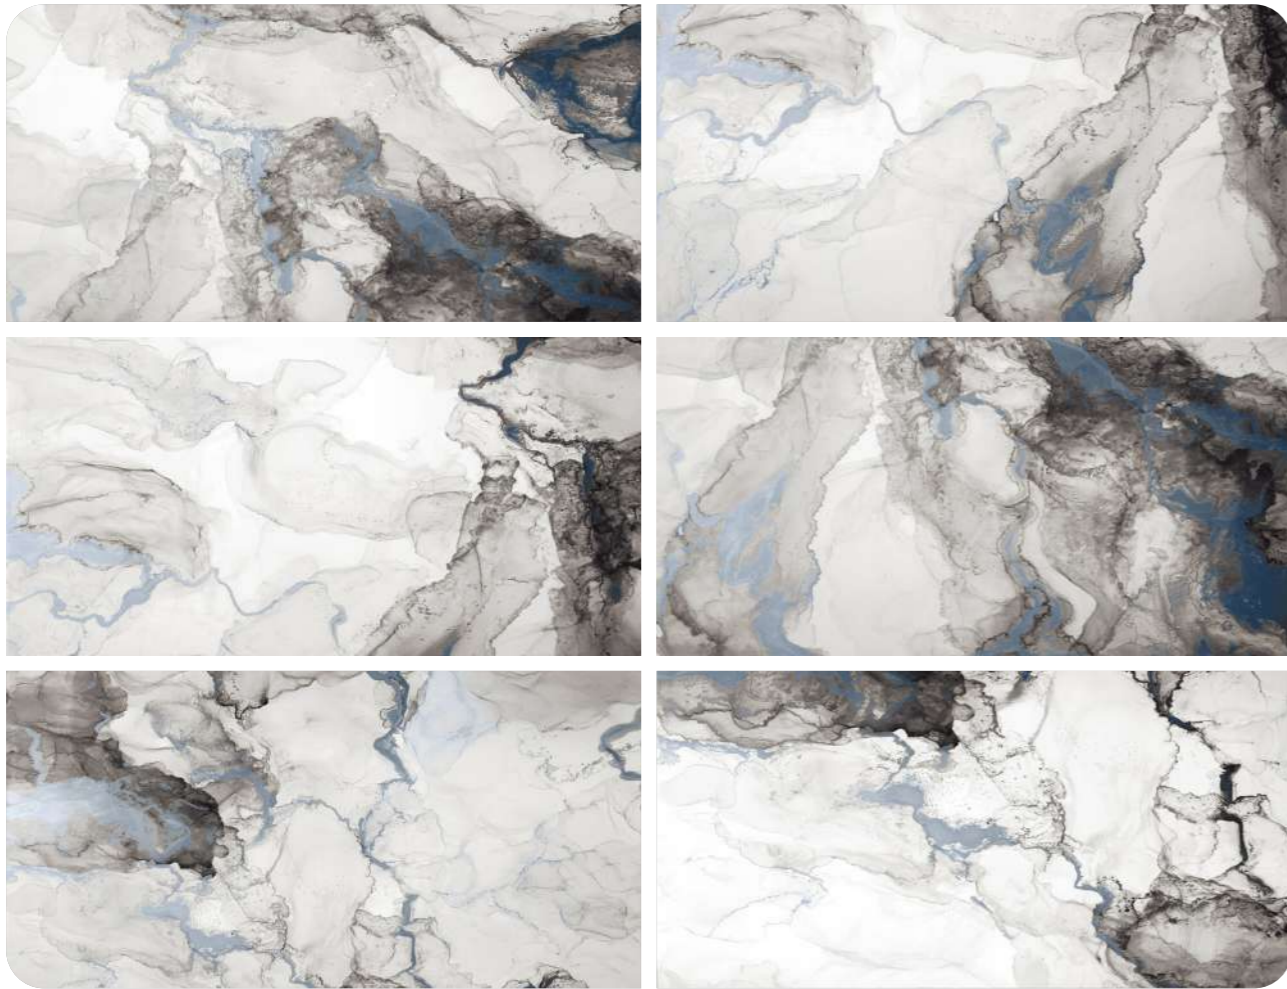

Smoke Aqua

600x1200mm
High Glossy Surface
08 Random