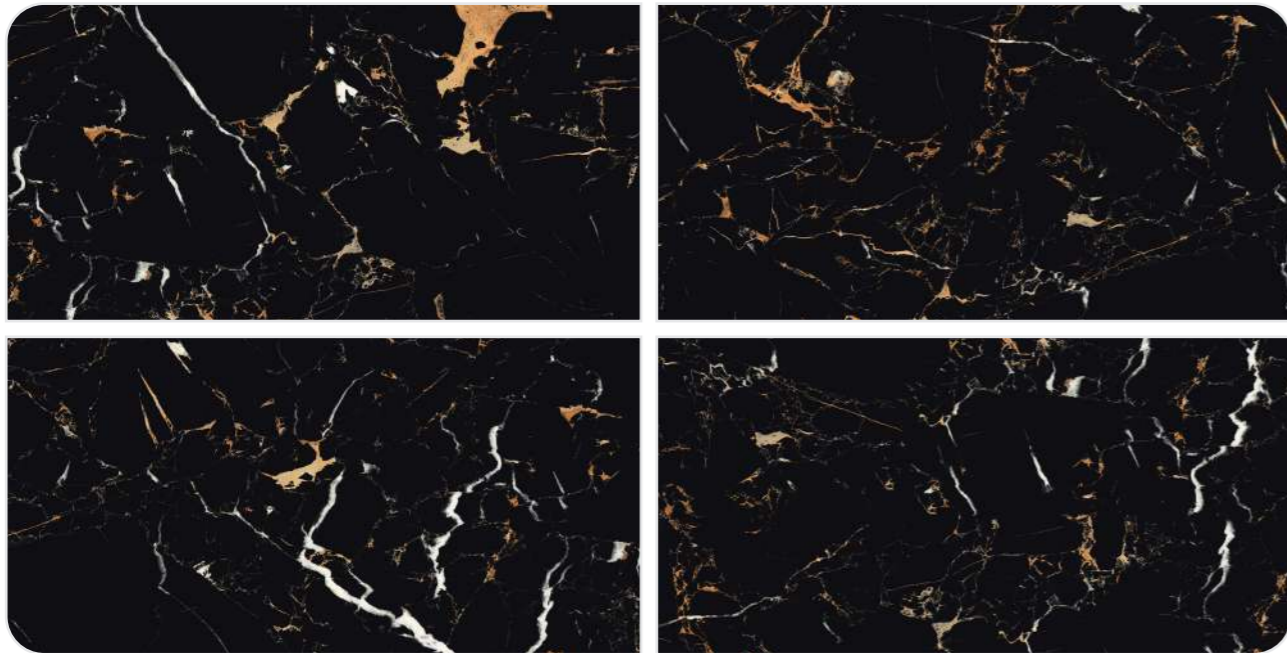

Reflex Aqua

600x1200mm
High Glossy Surface
06 Random

Xtreme Nero

600x1200mm
High Glossy Surface
05 Random

Vendome Royal

600x1200mm
High Glossy Surface
08 Random

Kebon Gold

600x1200mm
High Glossy Surface
06 Random