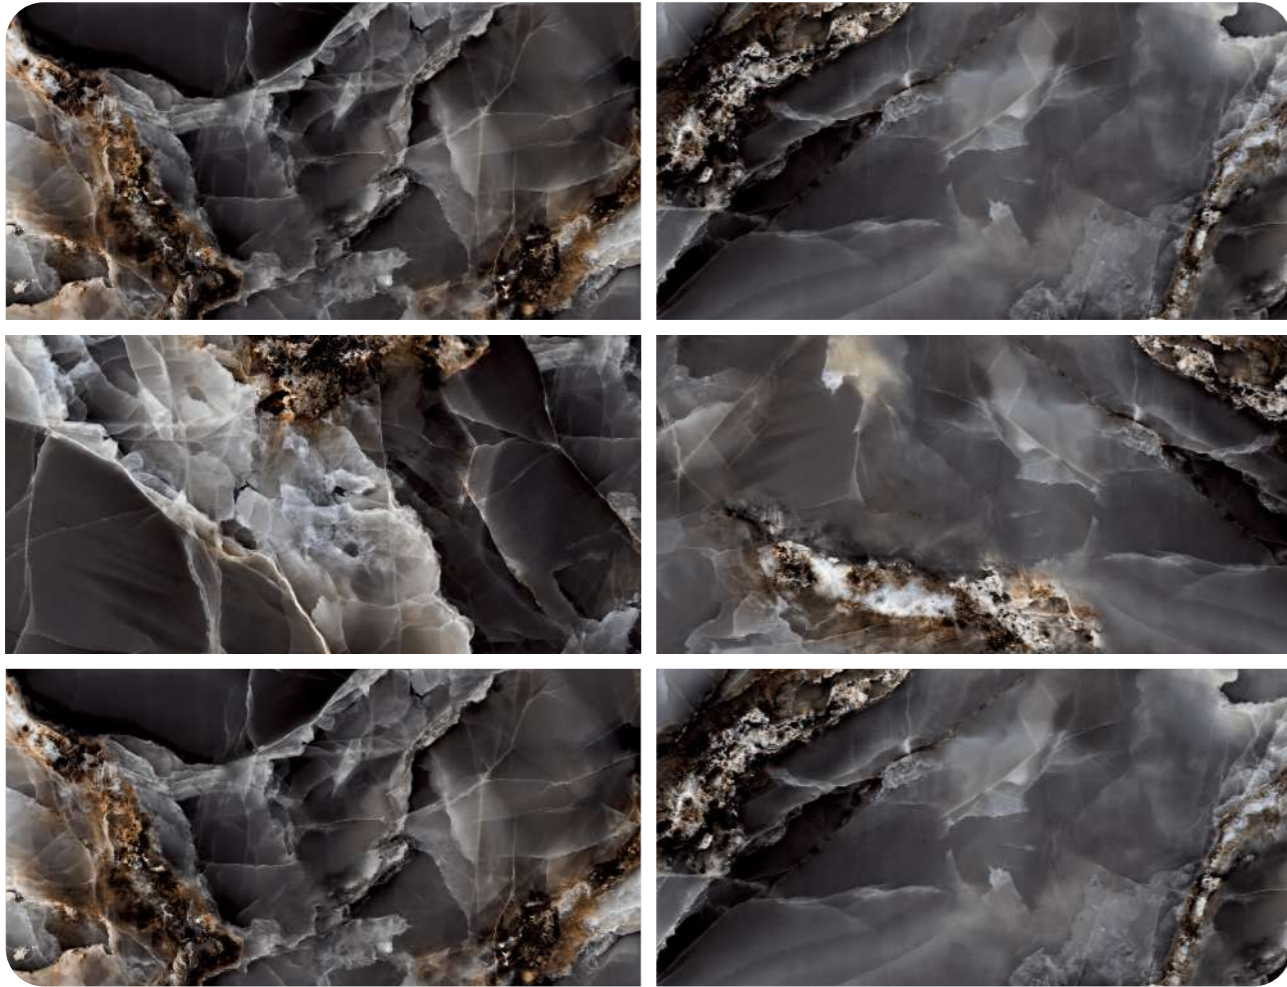

Thunder Bolt

600x1200mm
Glossy Surface
04 Random

Floriana Blanco

600x1200mm
Glossy Surface
12 Random

Royal Swiss White

600x1200mm
Glossy Surface
03 Random

High Glossy

Dazzle Onyx Black