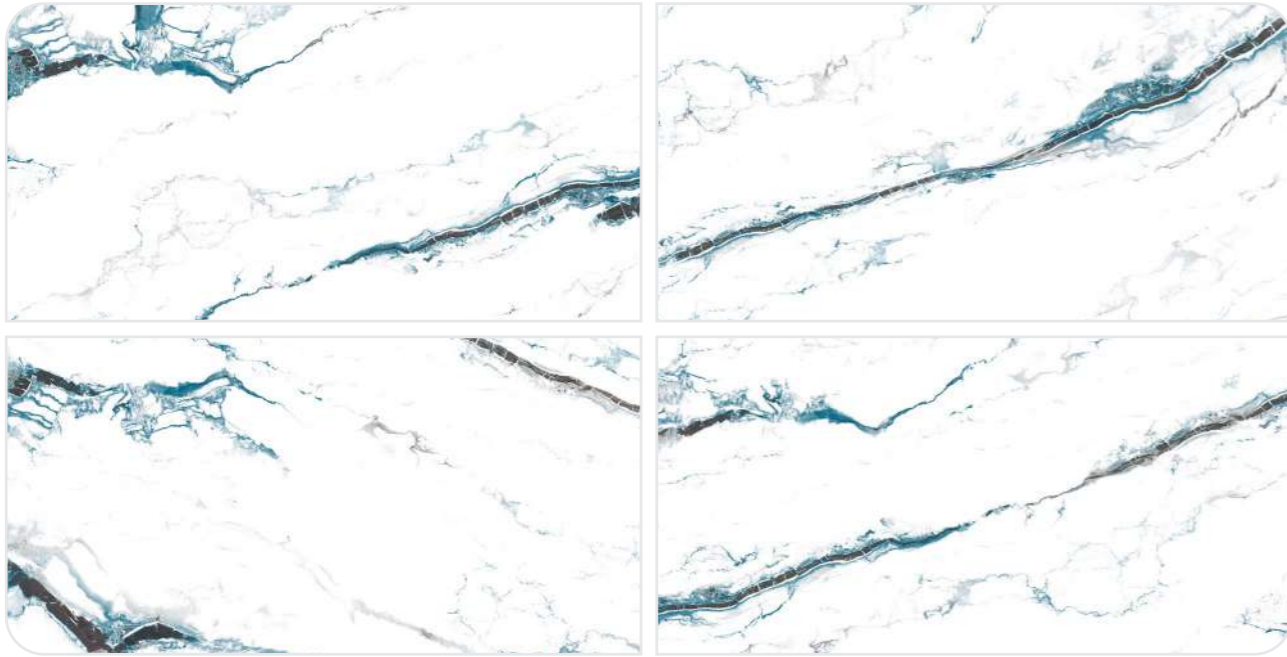

Volga Black

600x1200mm
High Glossy Surface
05 Random

Panda White Endless

**Panda White
Endless**

600x1200mm
High Glossy Surface
06 Random

Faux Aqua

600x1200mm
High Glossy Surface
06 Random

Carving