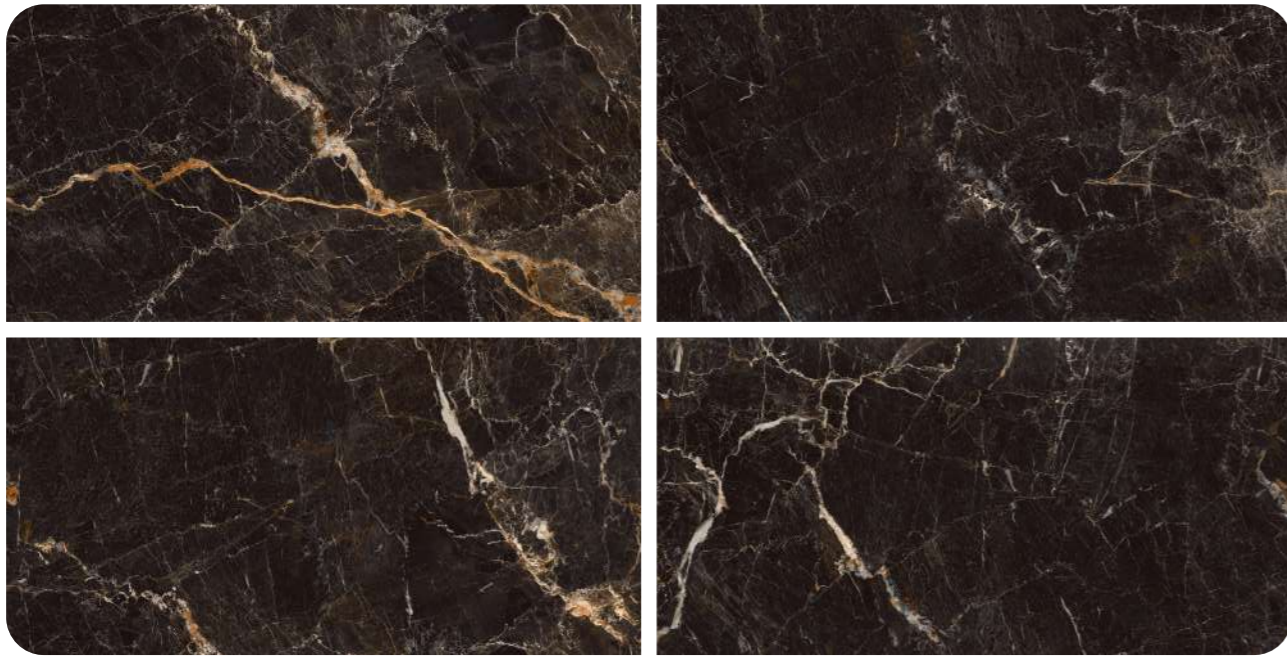

Xtreme Nero

600x1200mm
High Glossy Surface
05 Random