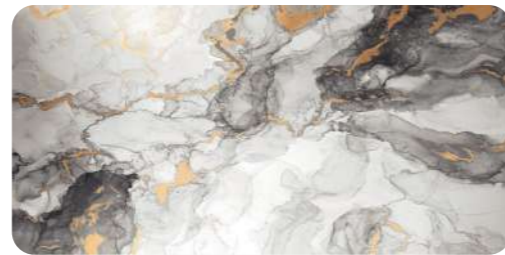

Smoke Aqua

600x1200mm
High Glossy Surface
08 Random

Kachori Blue

600x1200mm
High Glossy Surface
07 Random

Smoke Gold