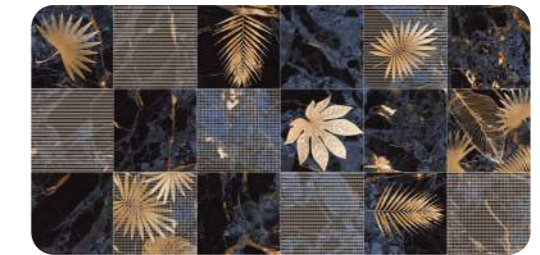

Fontana Blue Decor