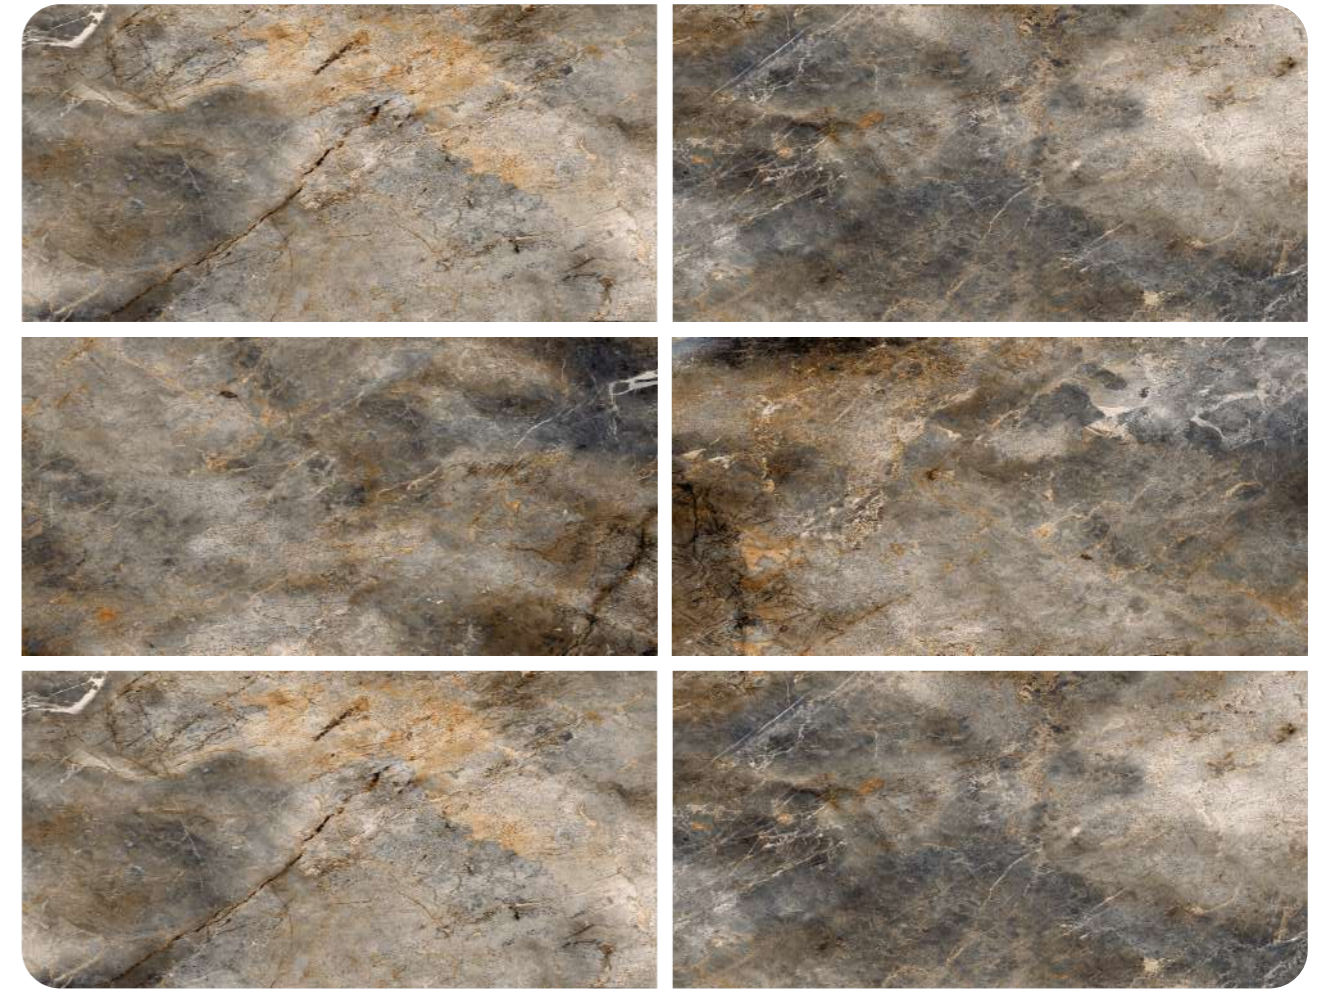

Atlas White

Flash Black

600x1200mm
High Glossy Surface
08 Random

Flash Black

Emporium Blue

600x1200mm
High Glossy Surface
06 Random

Florian Grafito

600x1200mm
High Glossy Surface
04 Random