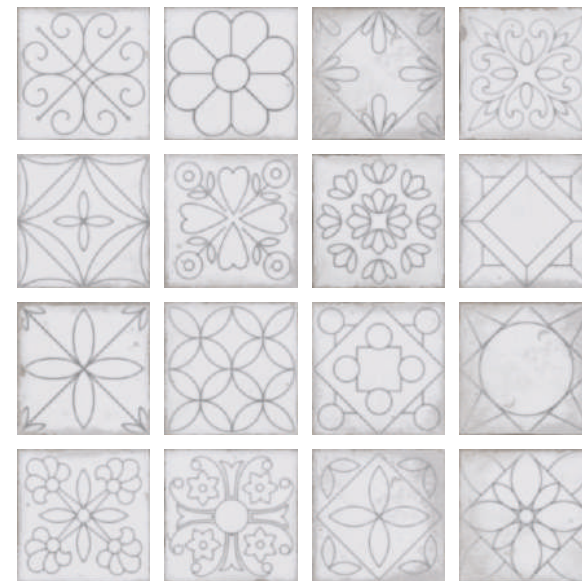

NG Manama - HL

R - 6

R - 9

Manama LT

Manama DK

**300x300mm
Matt Surface**

NG Pristina - HL

R - 16