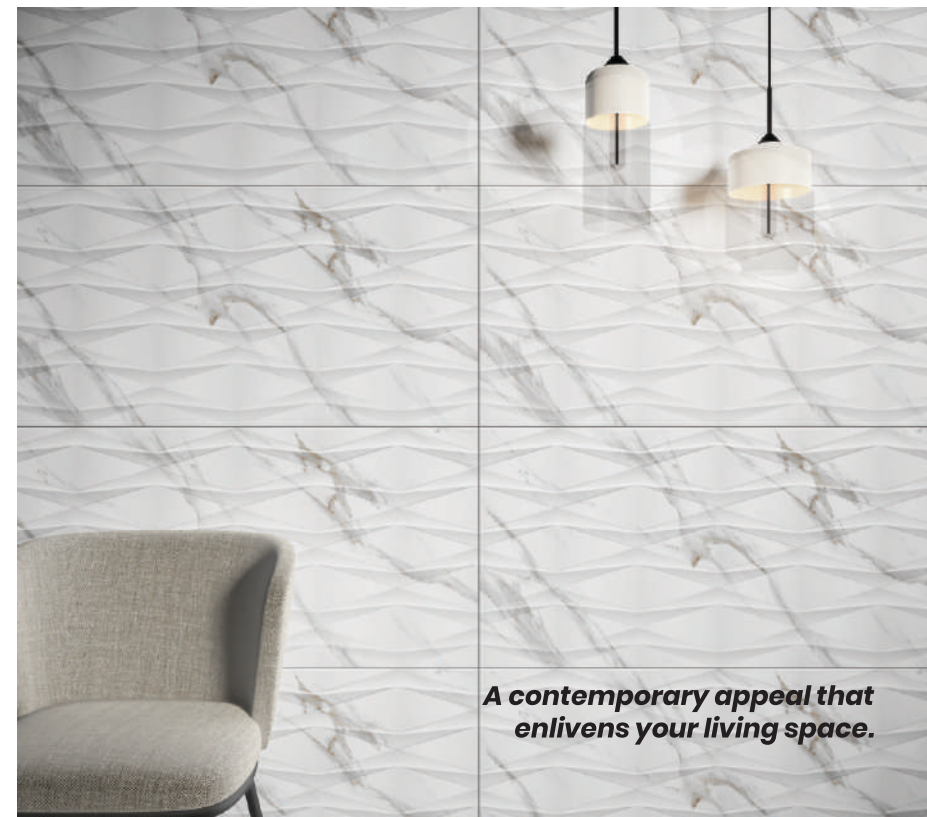

Etania Crema Waves
Etania Crema

Etania Nero Waves
Etania Nero

***A contemporary appeal that
enlivens your living space.***

super
white

**300x600mm
Glossy Surface**

www.itaca.in

Alexa White - HL
Alexa White Endless

Carrara Milky - HL 2
Carrara Milky

R Globe White - HL 2
Globe White

Swizer White - HL
Swizer White

Spark White - HL 2
Spark White

8022 LT
Brick White