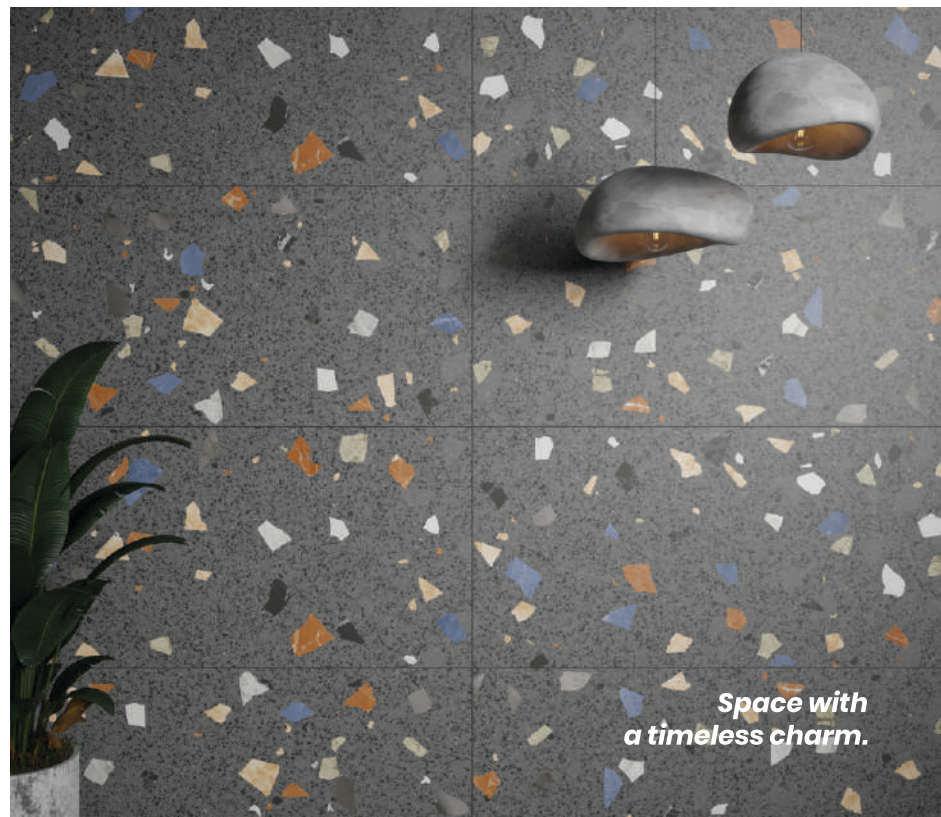

Land Stone Ivory - HL
Land Stone Ivory

*Space with
a timeless charm.*

Sattin

**300x600mm
Matt Surface**

Mosaic Stone Black - HL
Mosaic Stone Black

Dublin Gris - HL
Dublin Gris

Mosaic Stone White - HL
Mosaic Stone White