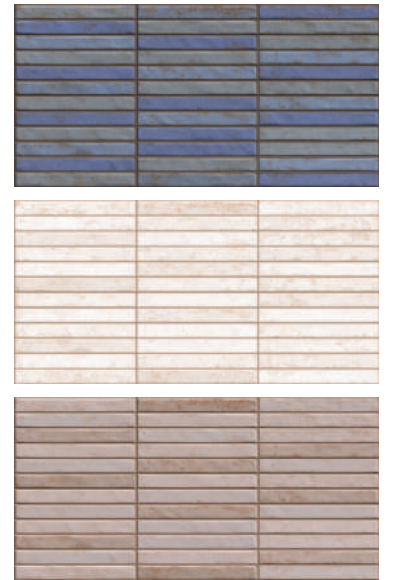

Sarkel Blue
Sarkel Pearl
Sarkel Grey