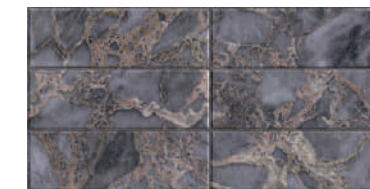

*A careful blend
of past and modernity.*

Klebsn

**300x600mm
Matt Surface**

www.itaca.in

*Perfect balance between
the orient and modern design.*

Klebsn

**300x600mm
Matt Surface**

www.itaca.in