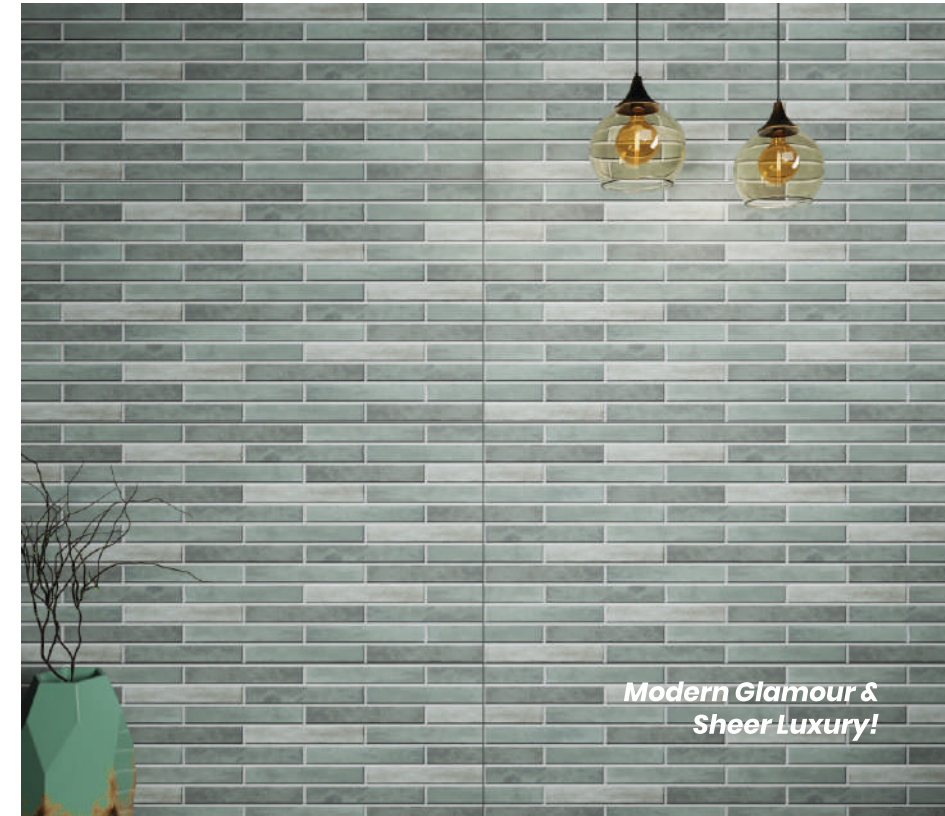

www.itaca.in

GLORIOUS

300x600mm
Glossy Surface