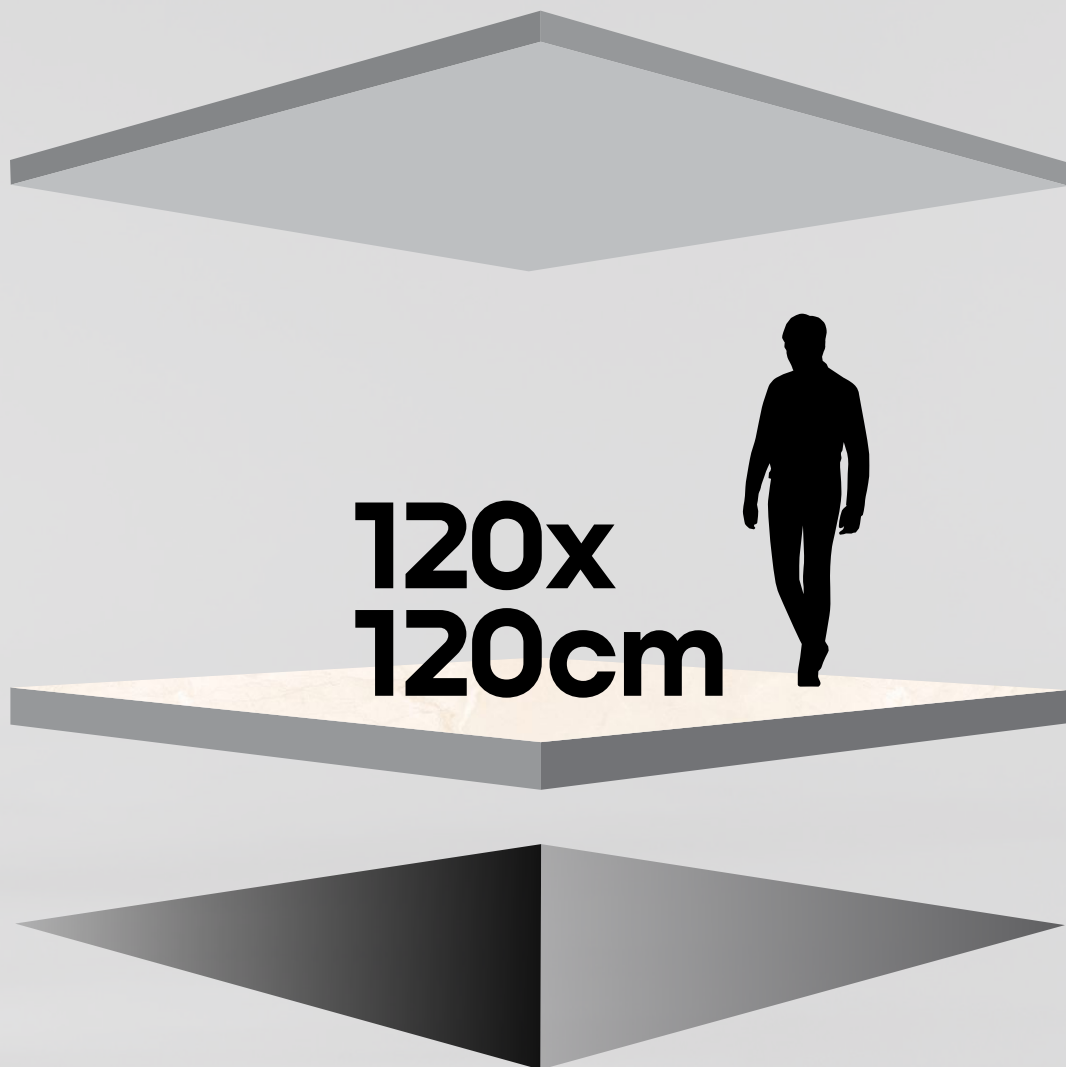

70k

Production Capacity
(sq m/day)

02

Porcelain
Manufacturing Units

600+

Dealers
In india

ITACA[®]
an italian live

Itaca, with its 120x120cm Collection, brings artistic, practical, and functional symmetry to spaces. The collection features a balanced and large size, broadening the application versatility and even coverage horizon. The collection features four different surface variations for a wide range of selections with Super White, Matt, Glossy, and Carving surfaces.

4 Exceptional Surfaces

For a versatile range to choose from for your spaces.

Destination of Use

The 120x120cm Collection from Itaca is well-balanced in aesthetics, functionality, and features and is made for extensive use and versatile application. Built strong, durable, and aesthetic, the collection is ideal for application in residences, public places, hotels, airports, offices, shops, and much more.