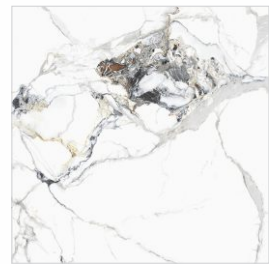

 Less Water
Absorption

ITACA
an Italian tile

Preview of: Statuario Smoke

Angel White
(91 L Value)

Face 3

Lasa Black
(91 L Value)

Face 5

Statuario Crazy
(91 L Value)