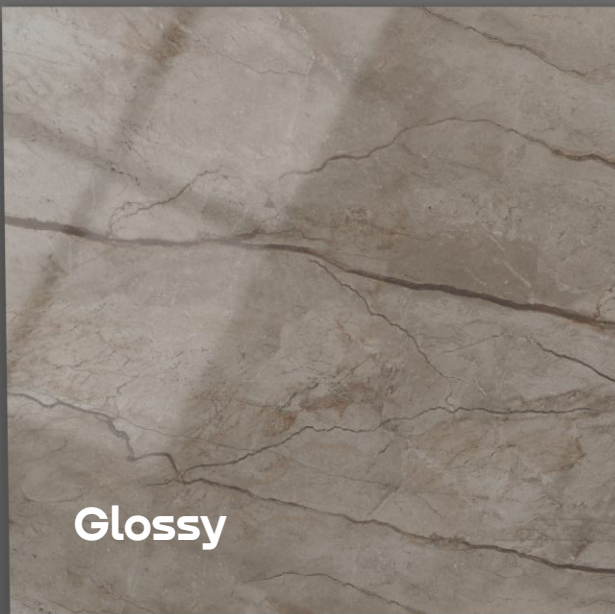

70k

Production Capacity
(sq m/day)

02

Porcelain
Manufacturing Units

600+

Dealers
In india

ITACA[®]
an italian live

Itaca, with its 120x120cm Collection, brings artistic, practical, and functional symmetry to spaces. The collection features a balanced and large size, broadening the application versatility and even coverage horizon. The collection features four different surface variations for a wide range of selections with Super White, Matt, Glossy, and Carving surfaces.