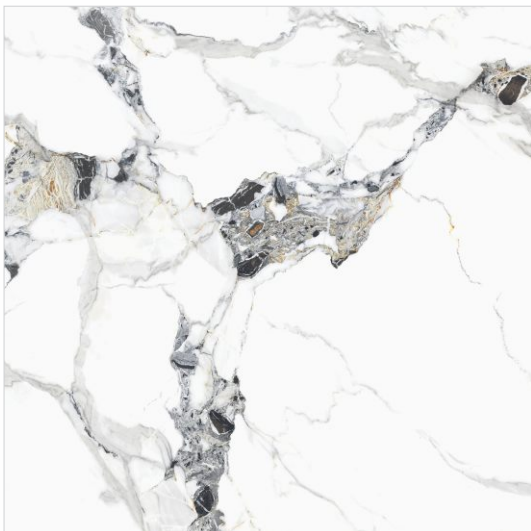

 Less Water
Absorption

ITACA
an Italian tile

Preview of: Statuario Smoke

Angel White
(91 L Value)

Face 3

Lasa Black
(91 L Value)

Face 5

Statuario Crazy
(91 L Value)