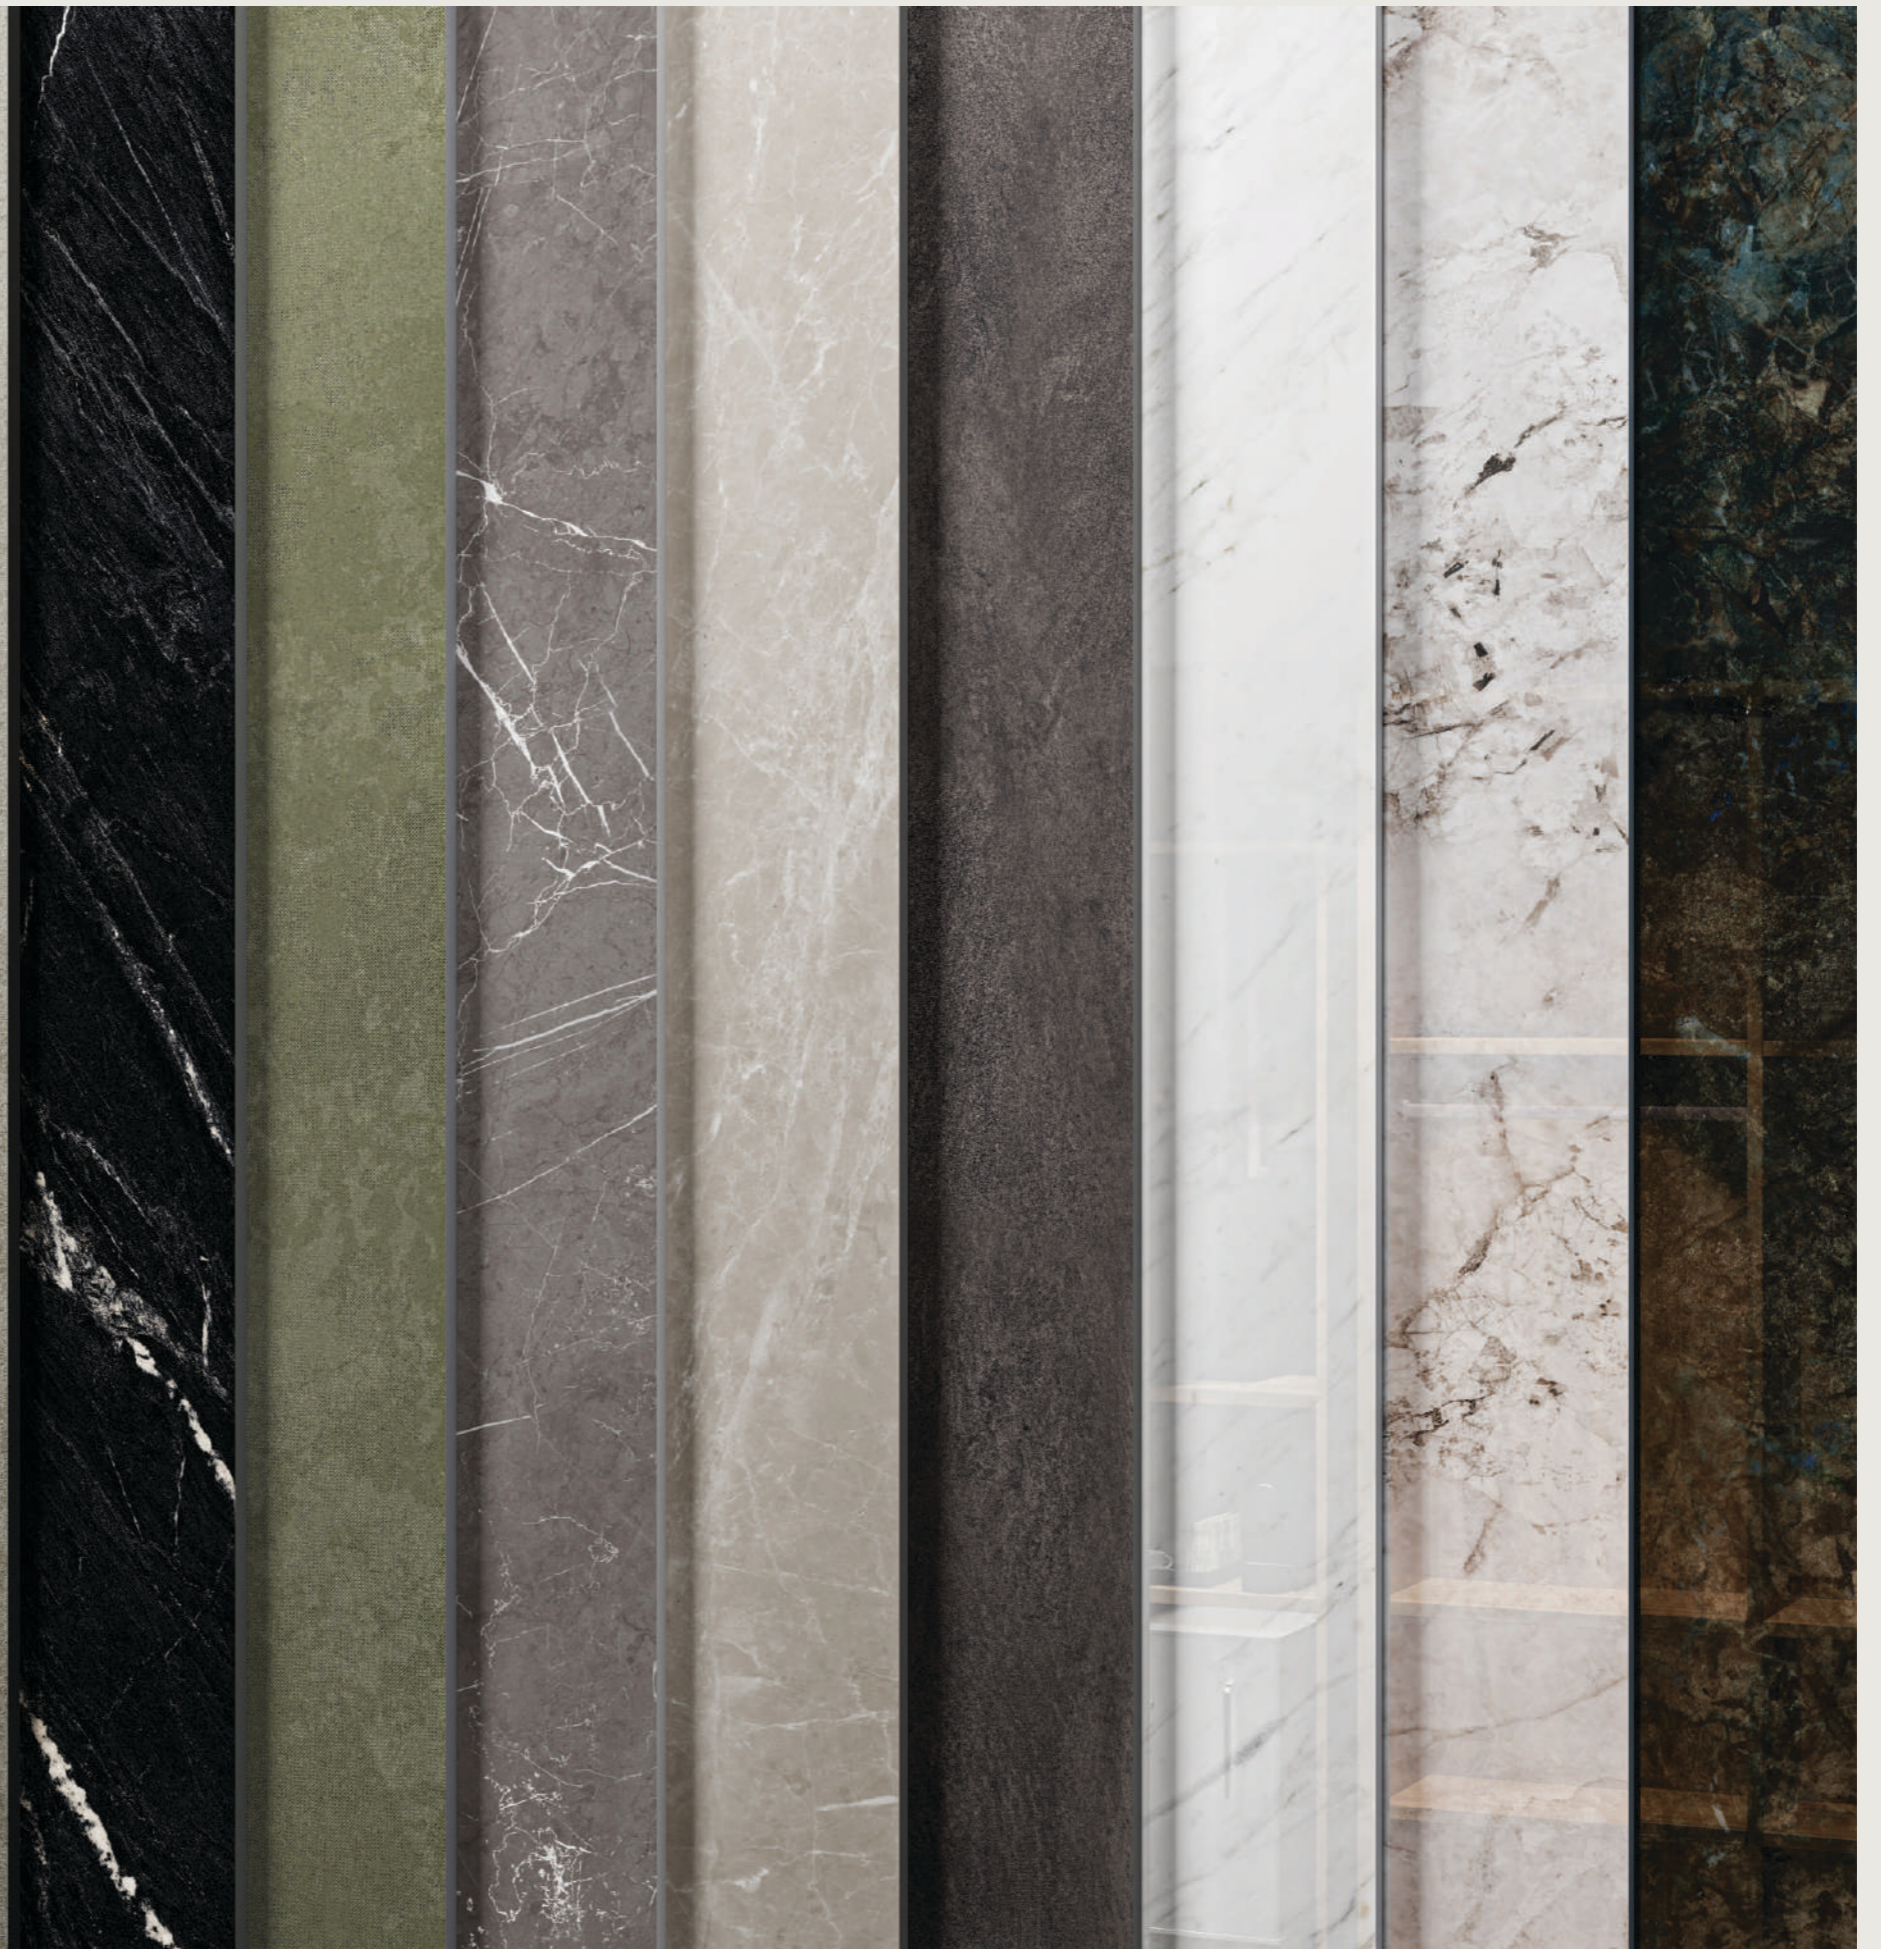

surface creator

Created using the most innovative technologies available in the ceramic sector, Our all collections in which aesthetic and material research reaches new heights. Outstanding pigments and natural materials are the hallmark features of products in which the complexity of the colour and the depth of the decorative patterns have been developed and taken care of in every detail.