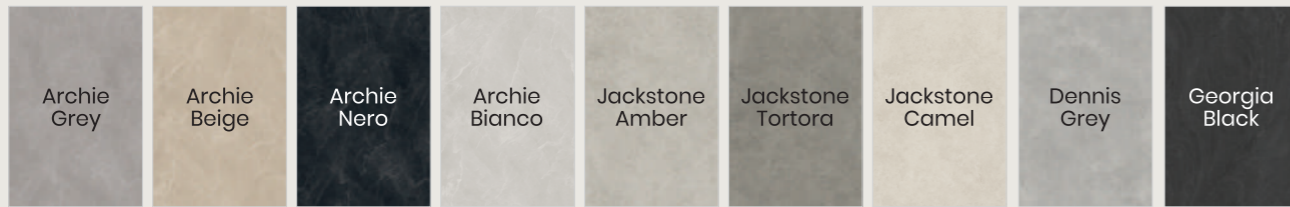

exclusive collection

Earth tech (Color Body) 01