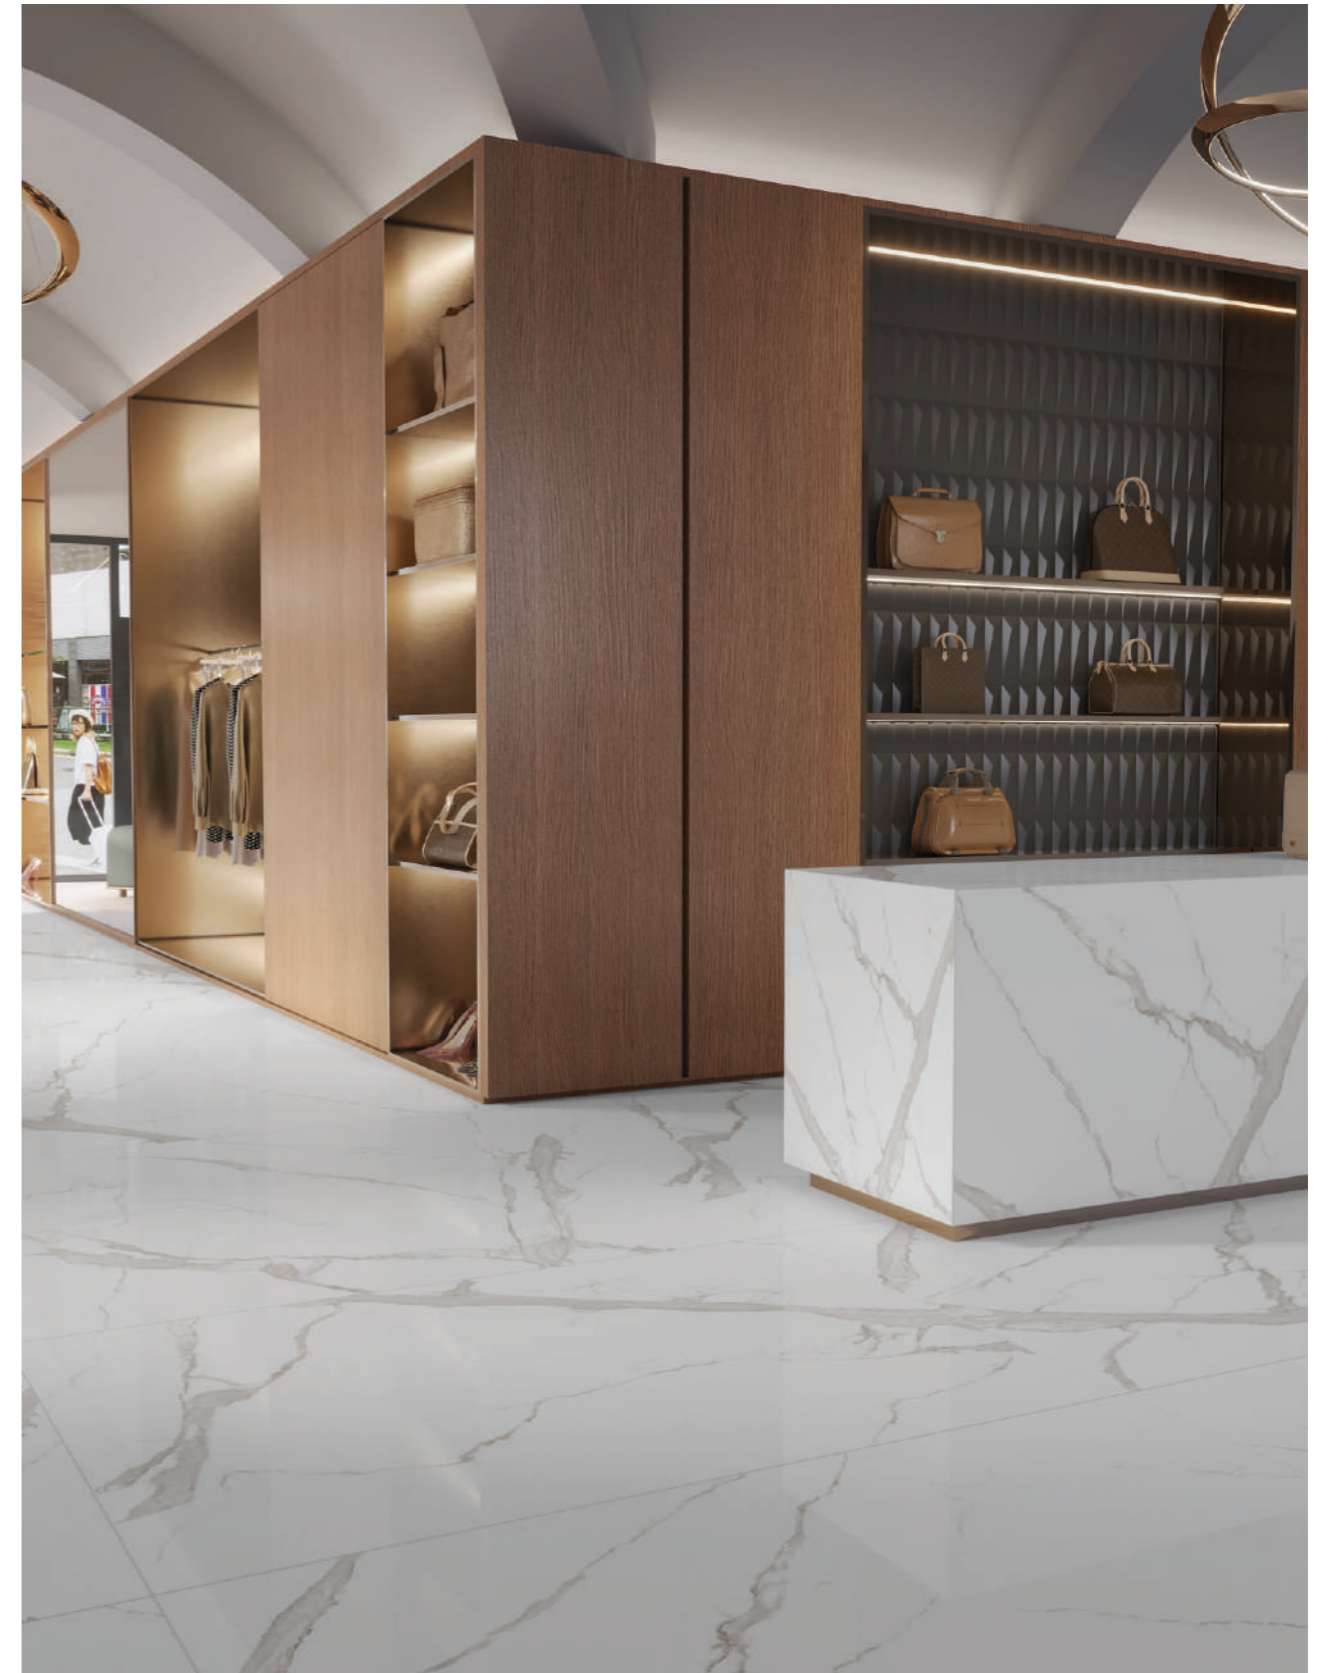

Carrara Signature

1200x1800mm
Super White Glossy Surface
04 Faces

Scan to View 360

Statuario Sipani

1200x1800mm
Super White Glossy Surface
04 Faces

Scan to View 360

Statuario Sipani

*Designed to give your
space distinction.*