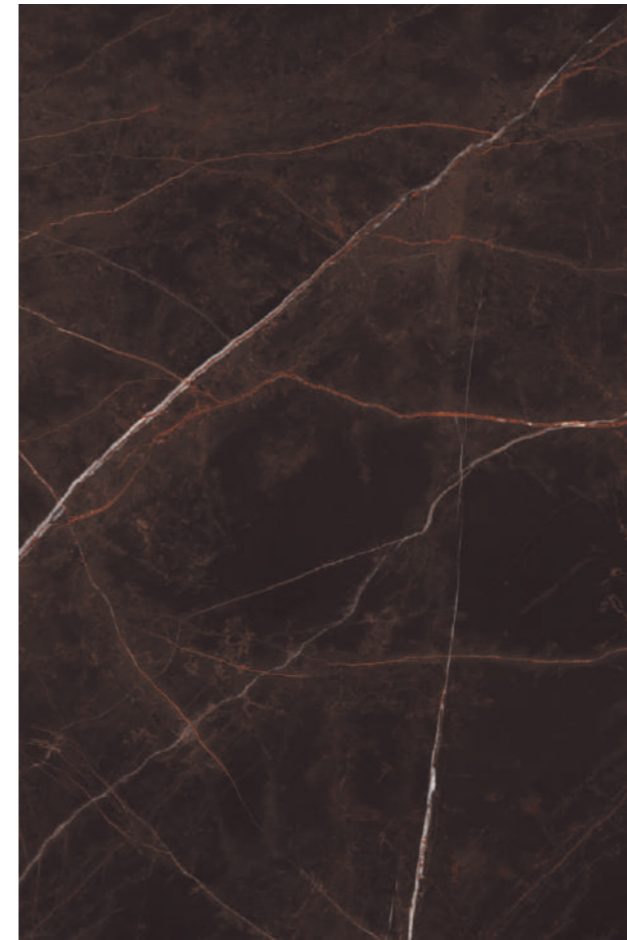

Scan to View 360

Armani Charcoal

1200x1800mm
High Glossy Surface
04 Faces

Scan to View 360

Vendome Royal

1200x1800mm
High Glossy Surface
04 Faces

Scan to View 360

Reflect