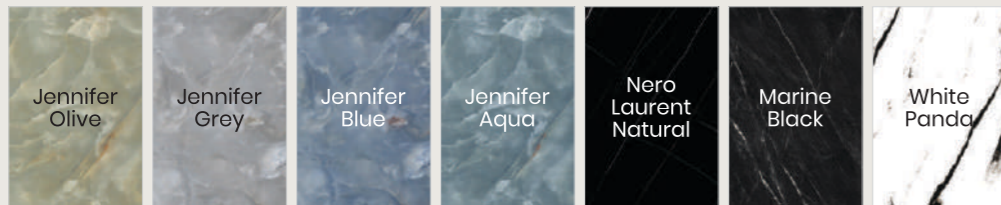

FABULA (Tech Matt) 13