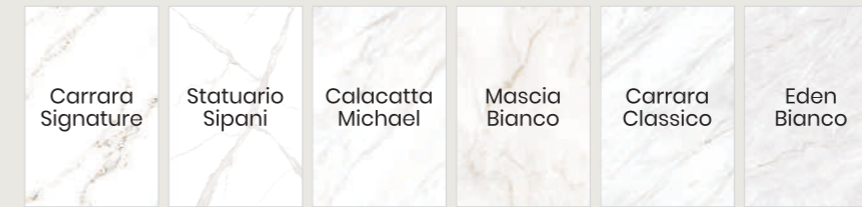

exclusive collection

Earth tech (Color Body) 01

FABULA (Tech Matt) 13

fabric (GHR + Matt) 23

SPARK (CV Matt) 29

Evoluta (DG Matt) 35

Plaster (Matt) 53

SNOW (Super White) 61