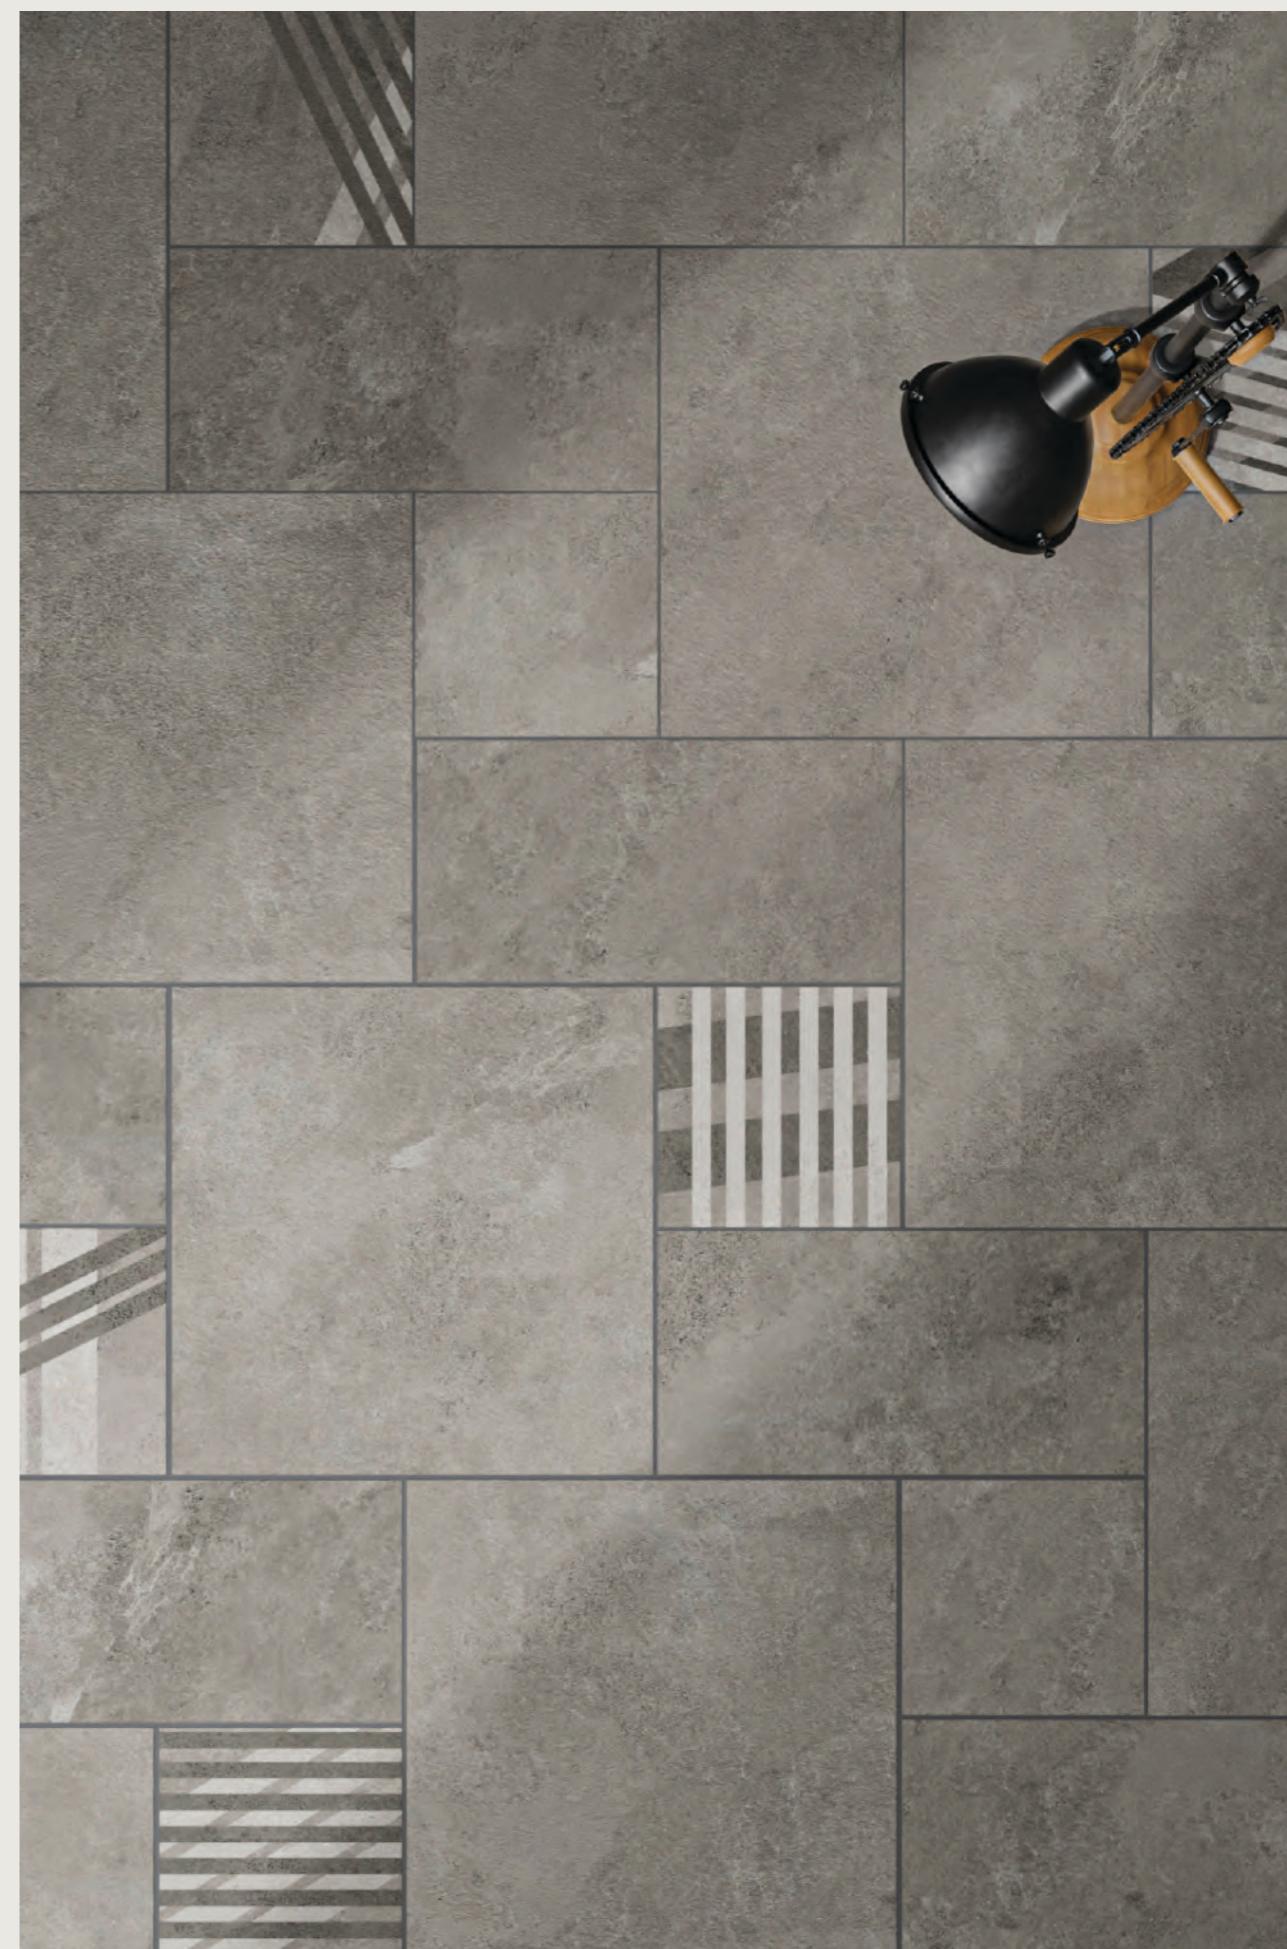

OUTLOOK
collection

impressive
 verview

Punch 03

12mm
thickness

www.itaca.in