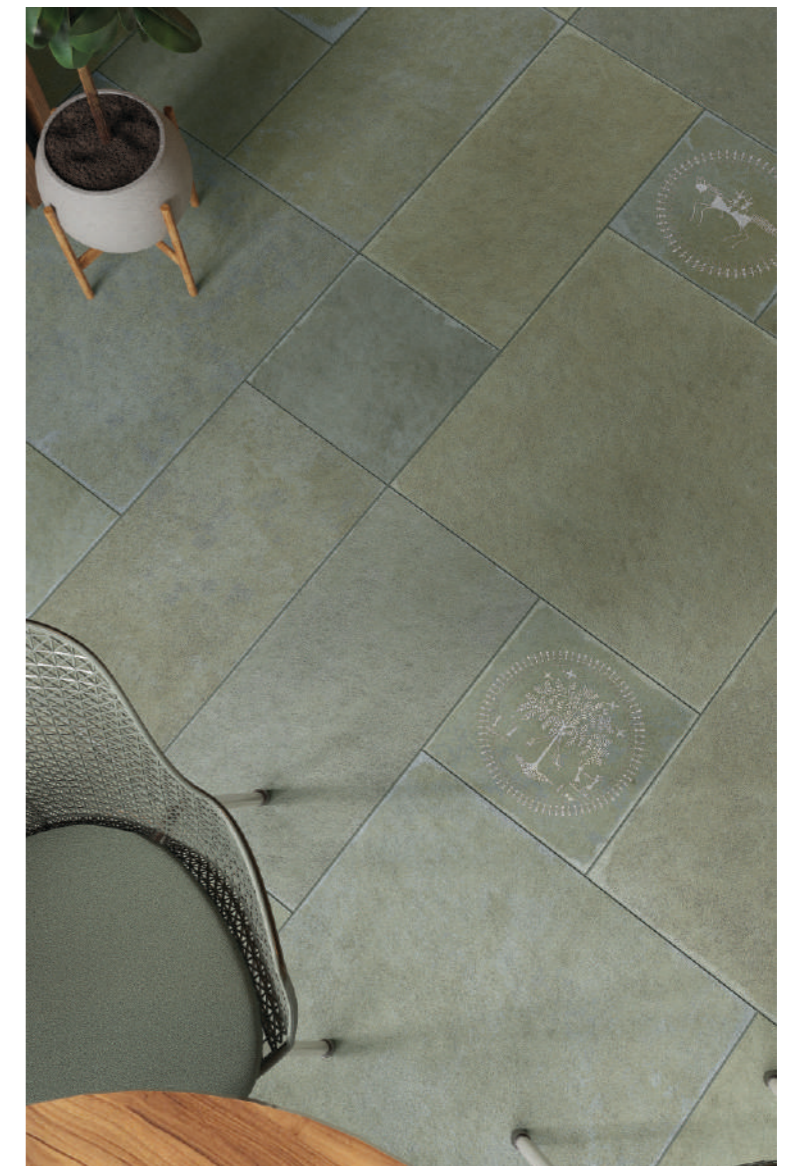

Ruby Brown
(600x600mm)