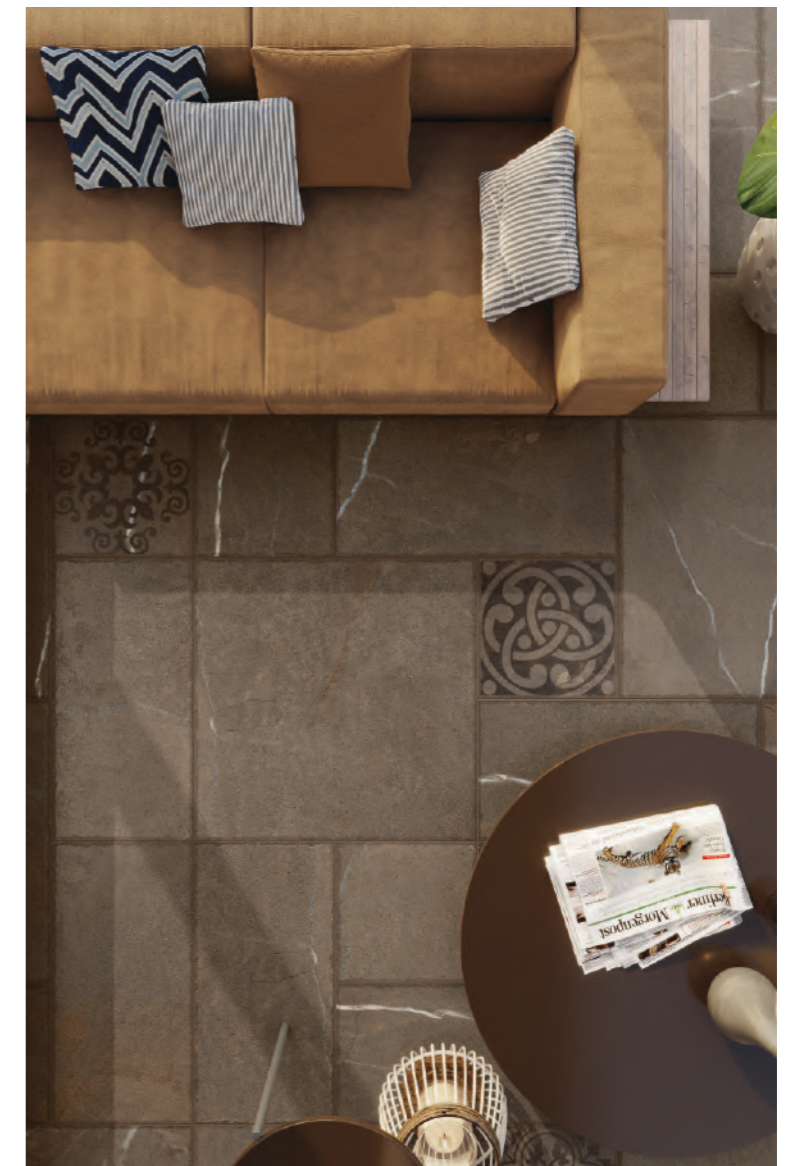

12mm Thickness

BLONZE
series

Blonze Coffee

Matt Surface | 600x600mm | 600x298mm | 298x298mm

www.itaca.in

Blonze Coffee
(600x600mm)

Decor
(600x298mm)

Decor 01
(298x298mm)