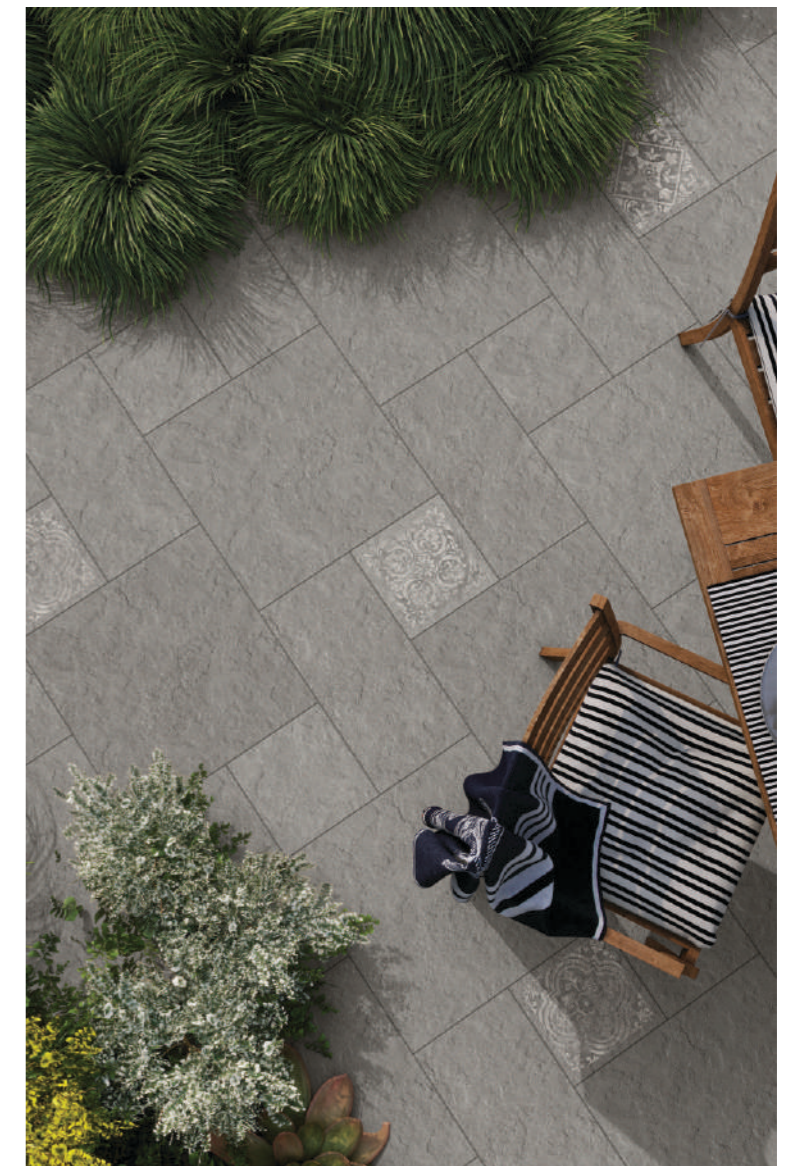

OUTLOOK
collection

12mm Thickness

NORWAY
series

Norway Grey

Matt Surface | 600x600mm | 600x298mm | 298x298mm

www.itaca.in