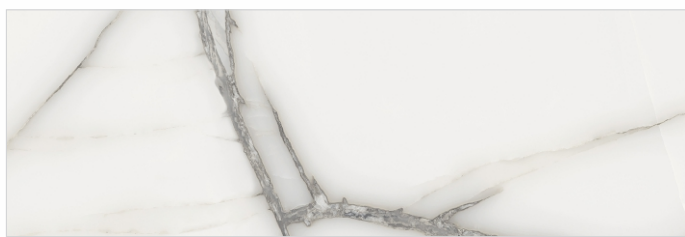

ONYXBURY WHITE HL

ONYXBURY WHITE

ONYXBURY

ONYXBURY NATURAL HL 3

ONYXBURY NATURAL HL 2

ONYXBURY NATURAL HL

ONYXBURY NATURAL

SIZE
30x90cm