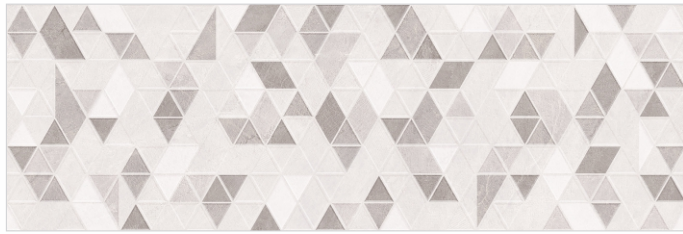

NG CUBEL BEIGE LEAF B

CUBEL CREMA

SIZE
30x90cm

SURFACE
Matt Carving

THICKNESS
9mm

ITACA[®]
an italian live

EXALT

EXALT SILVER