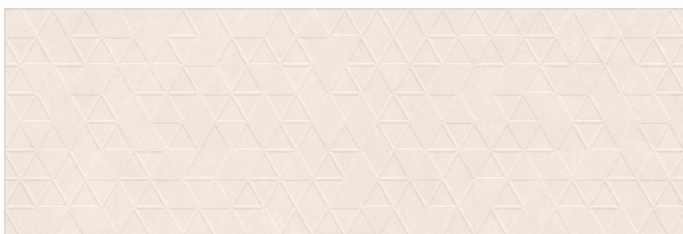

LIYA GRISS

ITACA AN ITALIAN LIVE

WALL TILES SURFACE

SIZE
30x90cm

SURFACE
Matt

THICKNESS
9mm

ITACA
an italian live

LIYA