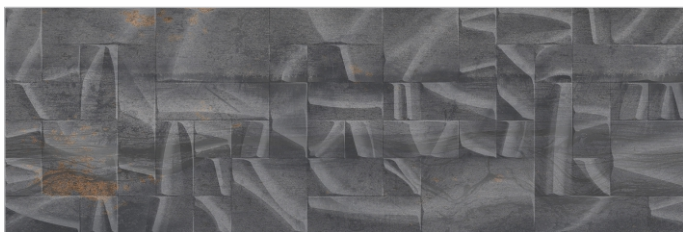

CAST MINT HL 02