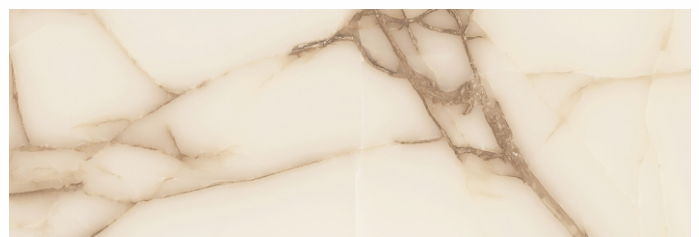

ONYXBURY WHITE HL

ONYXBURY WHITE

ONYXBURY

ONYXBURY NATURAL HL 3

ONYXBURY NATURAL HL 2

ONYXBURY NATURAL HL

ONYXBURY NATURAL

SIZE
30x90cm