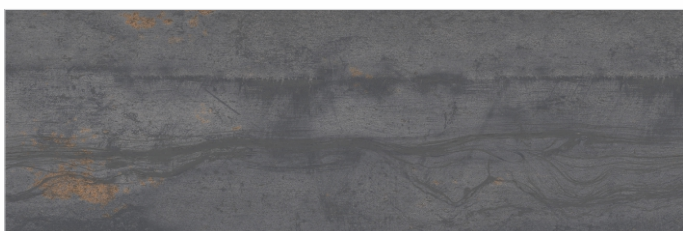

CARNICO

ITACA AN ITALIAN LIVE

WALL TILES SURFACE

SIZE	SURFACE	THICKNESS
30x90cm	Glossy	9mm

ITACA®
an italian live

CAST

CAST MINT

DORATO