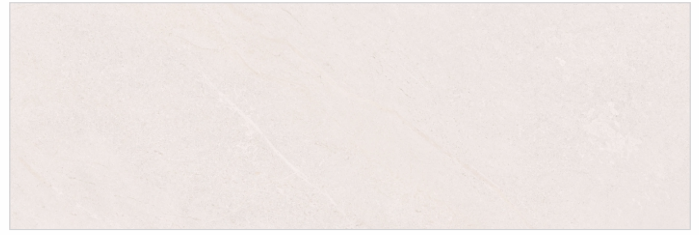

SURFACE
Matt Carving

THICKNESS
9mm

ITACA[®]
an italian live

ROBLE

ROBLE

ROBLE BEIGE

ROBLE CHOCO LT

NG ROBLE BROWN HL A