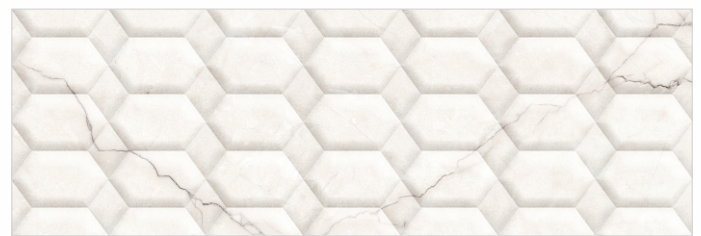

TORSO BIANCO HL 02