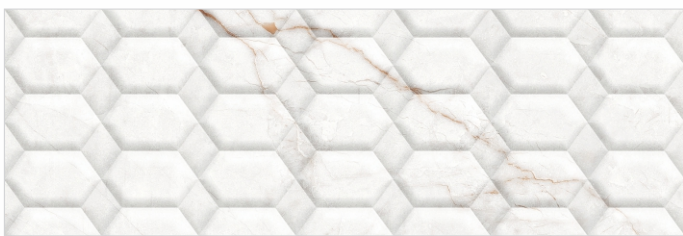

ITACA AN ITALIAN LIVE

SIZE **30x90cm** SURFACE **Glossy** THICKNESS **9mm**

ITACA
an italian live

TORSO

TORSO GOLD HL

TORSO GOLD HL 02

TORSO GOLD

TORSO