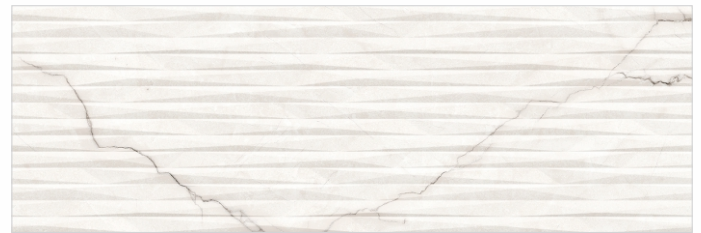

ITACA AN ITALIAN LIVE

SIZE **30x90cm** SURFACE **Glossy** THICKNESS **9mm**

ITACA
an italian live

TORSO

TORSO GOLD HL

TORSO GOLD HL 02

TORSO GOLD

TORSO