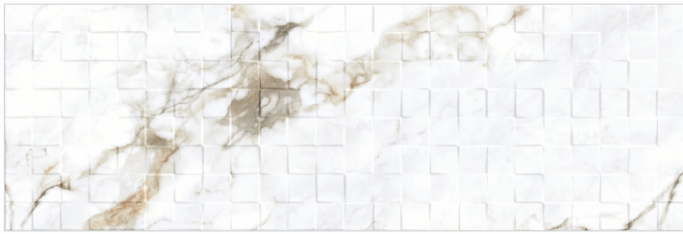

SATVARIO MARTIN HL 02