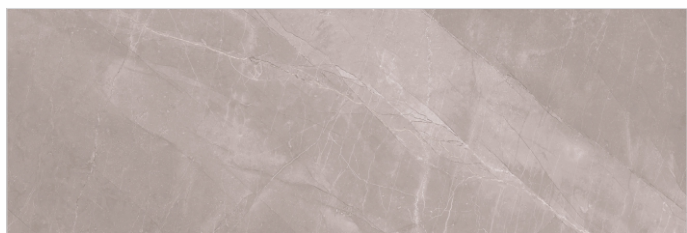

ARMANI FRENCH GREY