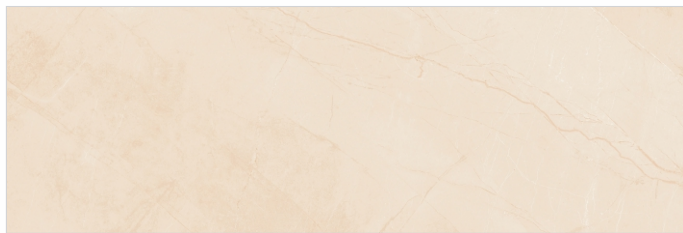

ITACA AN ITALIAN LIVE

SIZE **30x90cm** SURFACE **Matt Carving** THICKNESS **9mm**

ITACA[®]
an italian live

ARMANI

ARMANI FRENCH CREMA HL

ARMANI FRENCH CREMA HL 02

ARMANI FRENCH CREMA

TRAVER