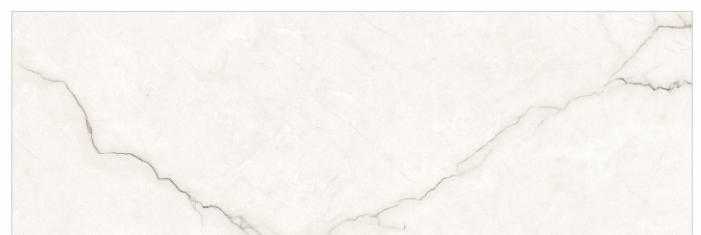

TORSO BIANCO