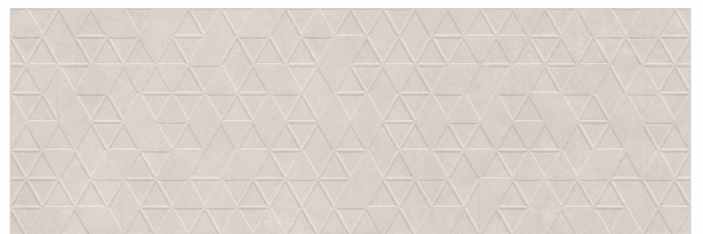

LIYA

LIYA SILVER TRIANGLE HL